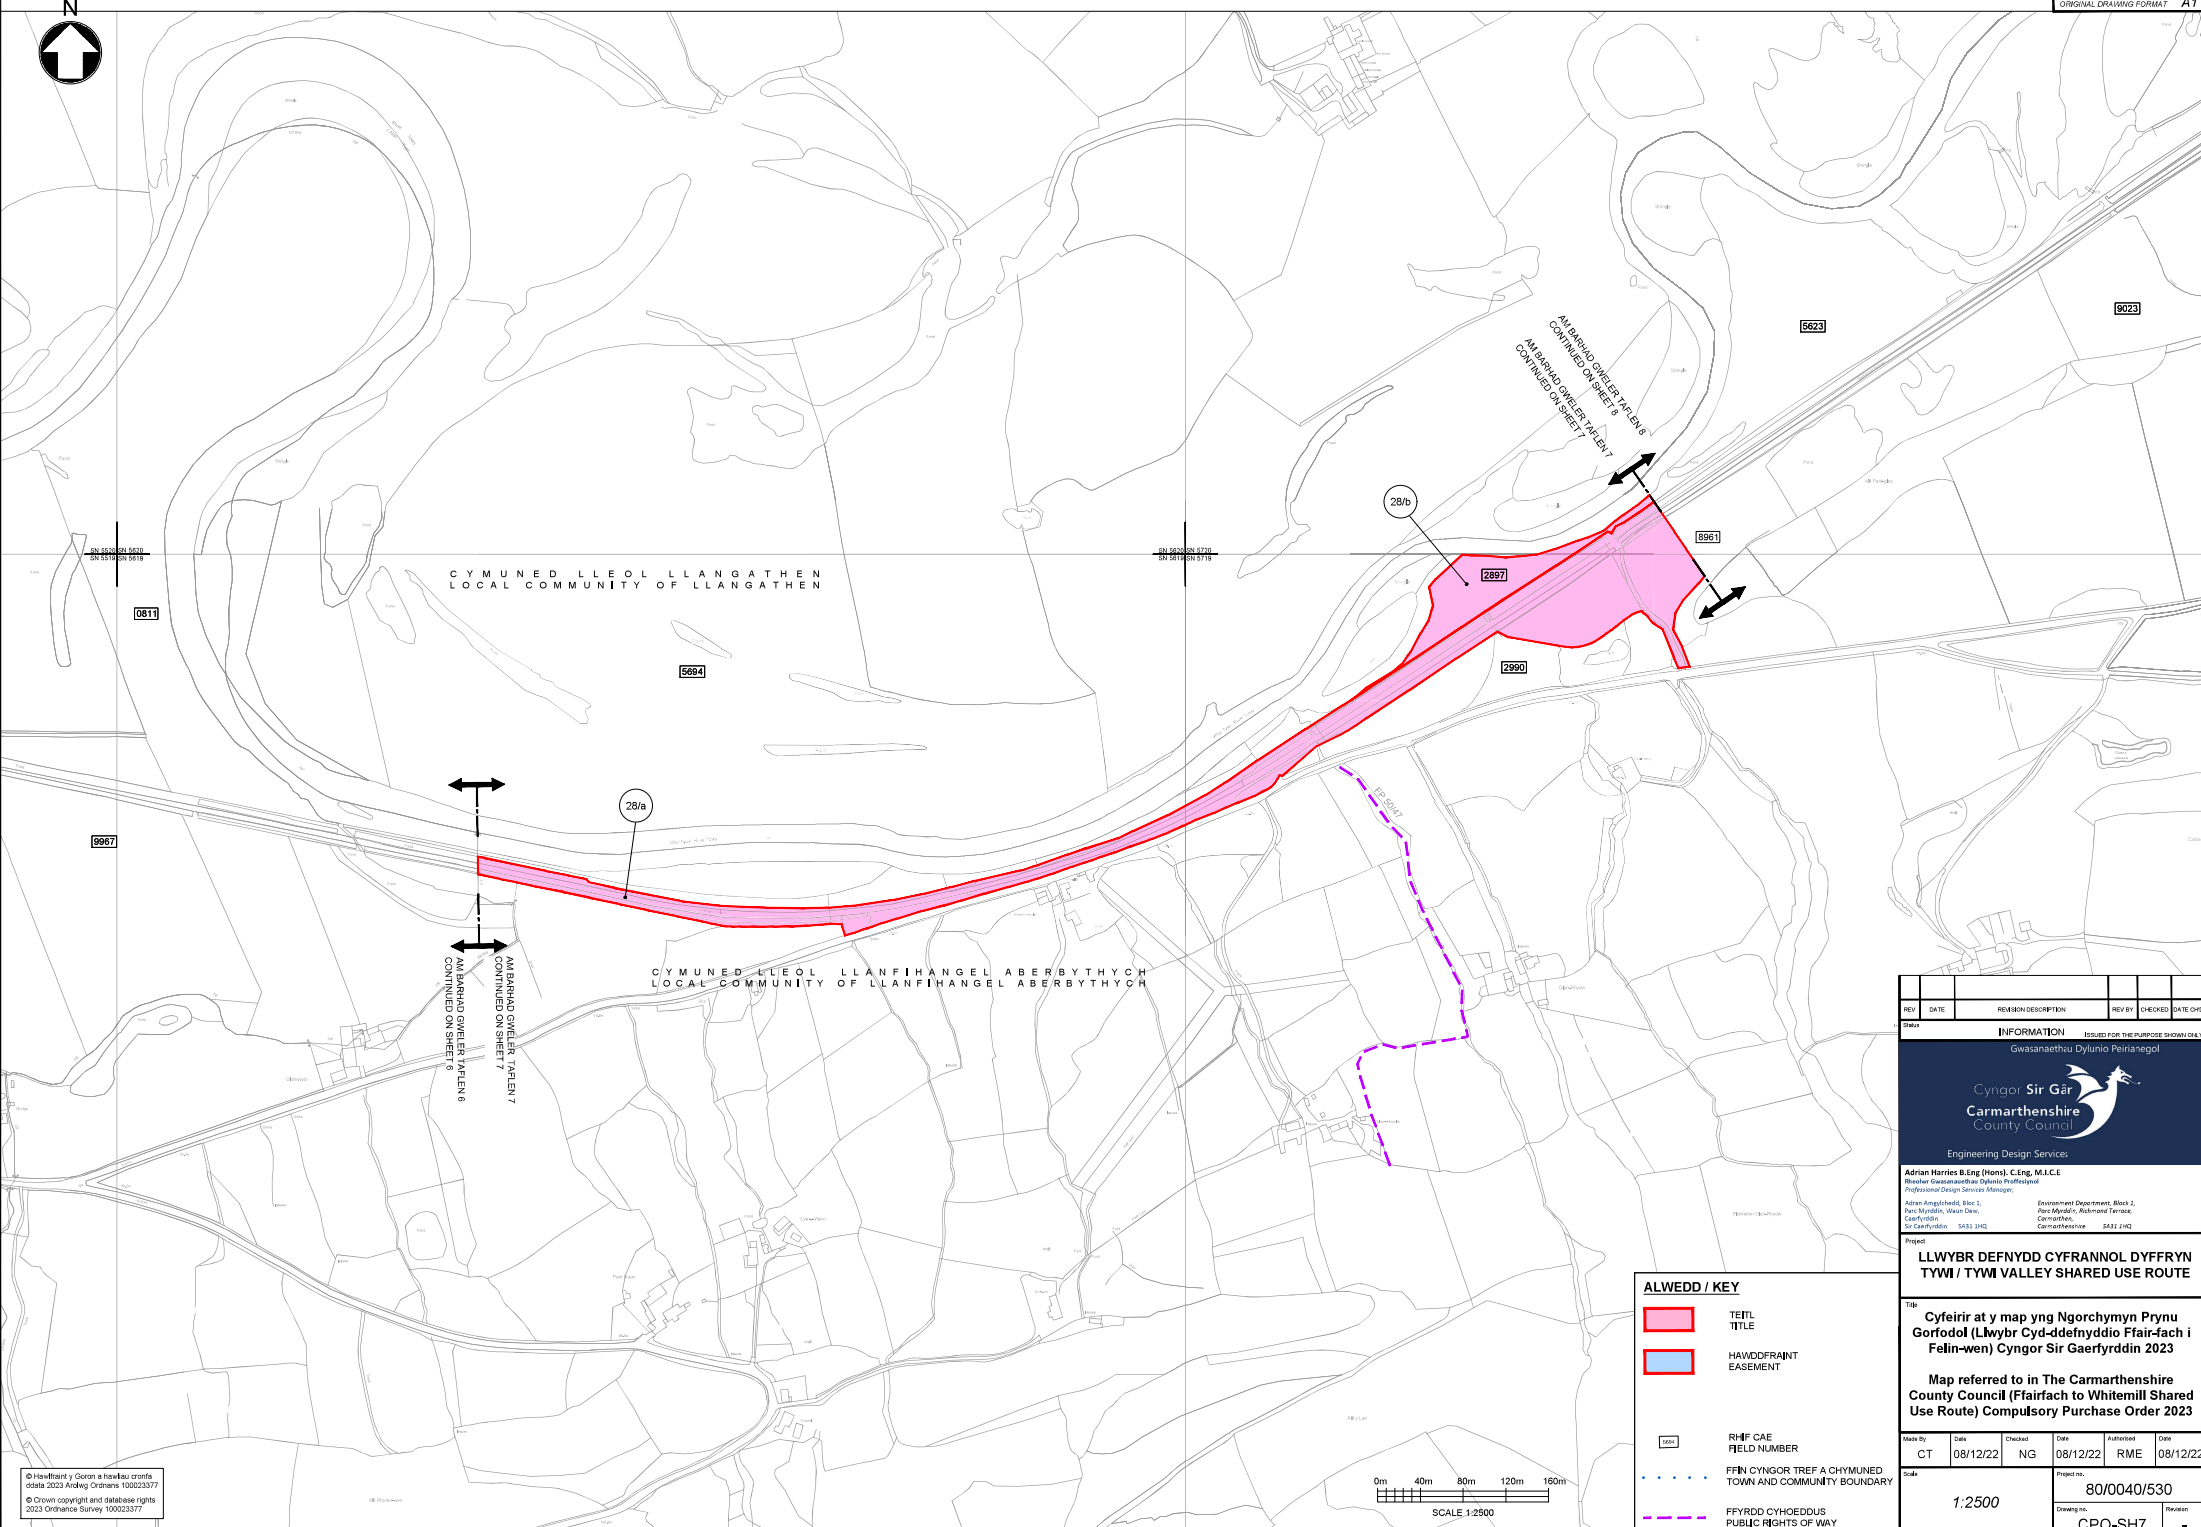

CYMUNED LLEOL LLANGATHEN
LOCAL COMMUNITY OF LLANGATHEN

CYMUNED LLEOL LLANFIHANGEL ABERBYTHYCH
LOCAL COMMUNITY OF LLANFIHANGEL ABERBYTHYCH

AM BARHAD GWIELER TAFLEN 6
CONTINUED ON SHEET 6
AM BARHAD GWIELER TAFLEN 7
CONTINUED ON SHEET 7

AM BARHAD GWIELER TAFLEN 6
CONTINUED ON SHEET 6
AM BARHAD GWIELER TAFLEN 7
CONTINUED ON SHEET 7

ALWEDD / KEY	
	TEITL TITLE
	HAWDDFRANT EASEMENT
	RHF CAE FIELD NUMBER
	FFN CYNGOR TREF A CHYMUNED TOWN AND COMMUNITY BOUNDARY
	FFYRDD CYHOEDUS PUBLIC RIGHTS OF WAY

REV	DATE	REVISION DESCRIPTION	REVIEW	CHECKED	DATE CHD

Project
LLWYBR DEFNYDD CYFRANNOL DYFFRYN TYWI / TYWI VALLEY SHARED USE ROUTE

Title
Cyfeirir at y map yng Ngorchymyn Prynu Gorfodol (Llwybr Cyd-ddefnyddio Ffair-fach i Felin-wen) Cyngor Sir Gaerfyrddin 2023

Map referred to in The Carmarthenshire County Council (Ffairfach to Whitemill Shared Use Route) Compulsory Purchase Order 2023

Made By	Date	Checked	Date	Authorised	Date
CT	08/12/22	NG	08/12/22	RME	08/12/22

Scale	Project no.	Drawing no.	Revision
1:2500	80/0040/530	CPO-SH7	-