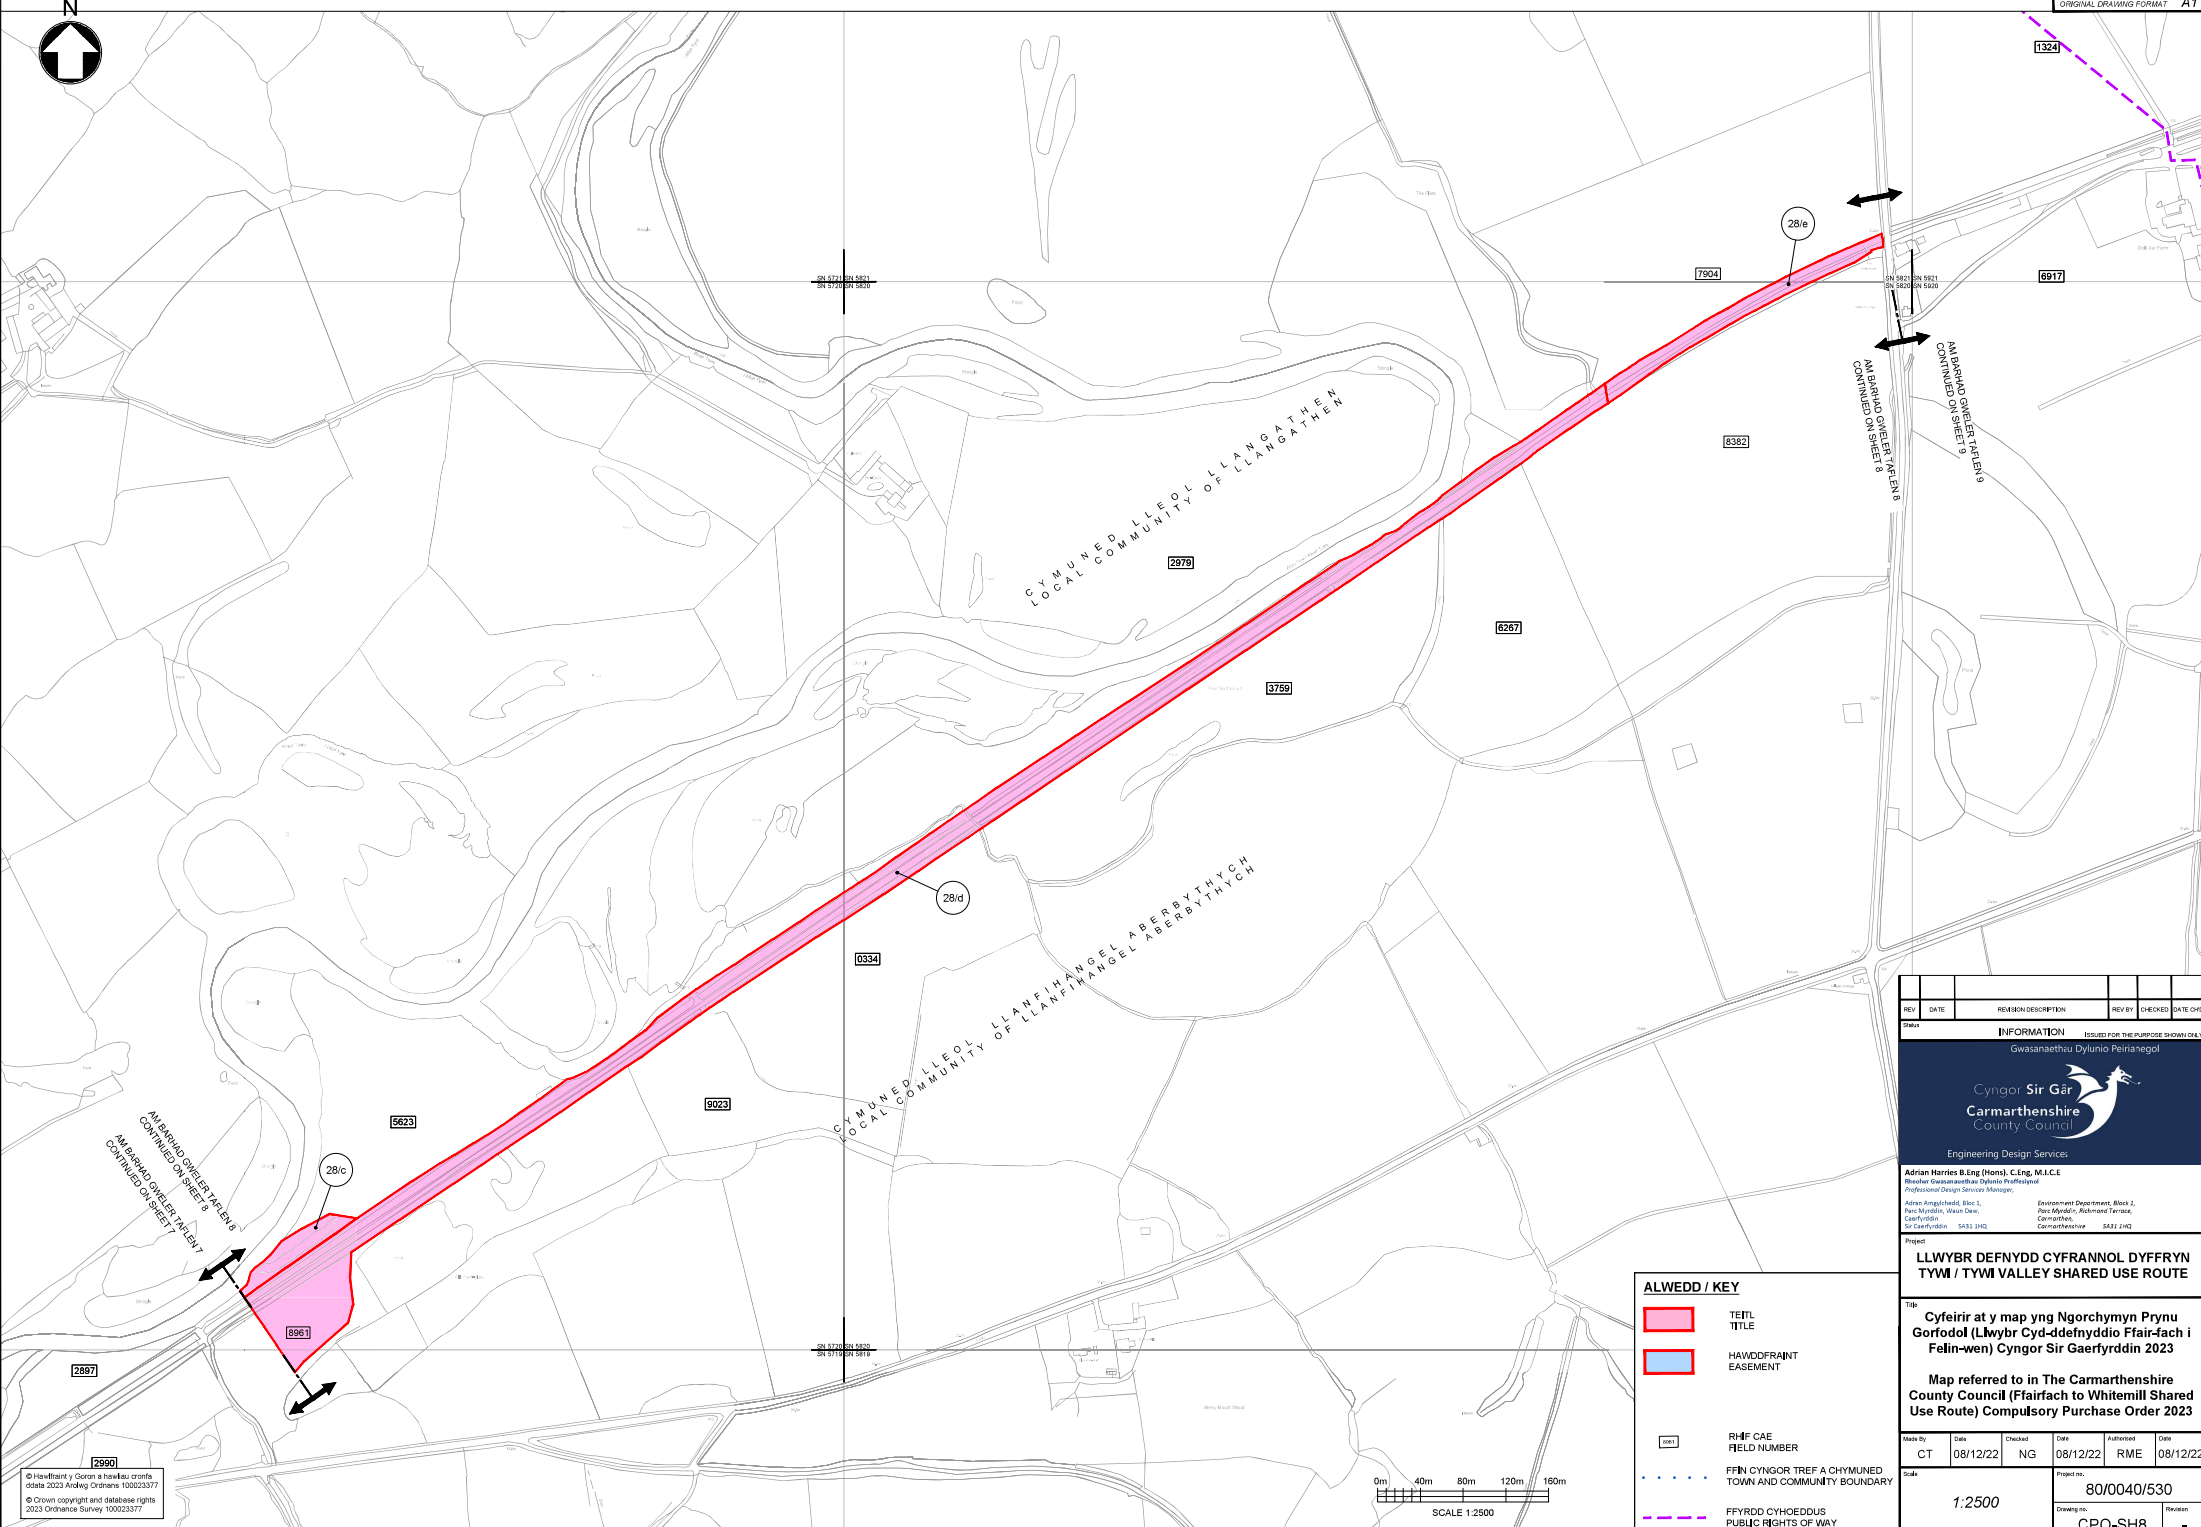

ALWEDD / KEY

	TEITL TITLE
	HAWDDFRANT EASEMENT
	RHF CAE FIELD NUMBER
	FFBN CYNGOR TREF A CHYMUDED TOWN AND COMMUNITY BOUNDARY
	FFYRDD CYHOEDDUS PUBLIC RIGHTS OF WAY

REV	DATE	REVISION DESCRIPTION	REV BY	CHECKED	DATE CHD
1	08/12/22	ISSUED FOR THE COMPULSORY PURCHASE ORDER			

LLWYBR DEFNYDD CYFRANOL DYFFRYN TYWI / TYWI VALLEY SHARED USE ROUTE

Titl
Cyfeir at y map yng Ngorchymyn Prynu Gorfodol (Llwybr Cyd-ddefnyddio Ffair-fach i Felin-wen) Cyngor Sir Gaerfyrddin 2023

Map referred to in The Carmarthenshire County Council (Ffairfach to Whitemill Shared Use Route) Compulsory Purchase Order 2023

Made By	Date	Checked	Date	Authorised	Date
CT	08/12/22	NG	08/12/22	RME	08/12/22

Project no.	80/0040/530
Scale	1:2500
Drawing no.	CPO-SH8
Revision	-