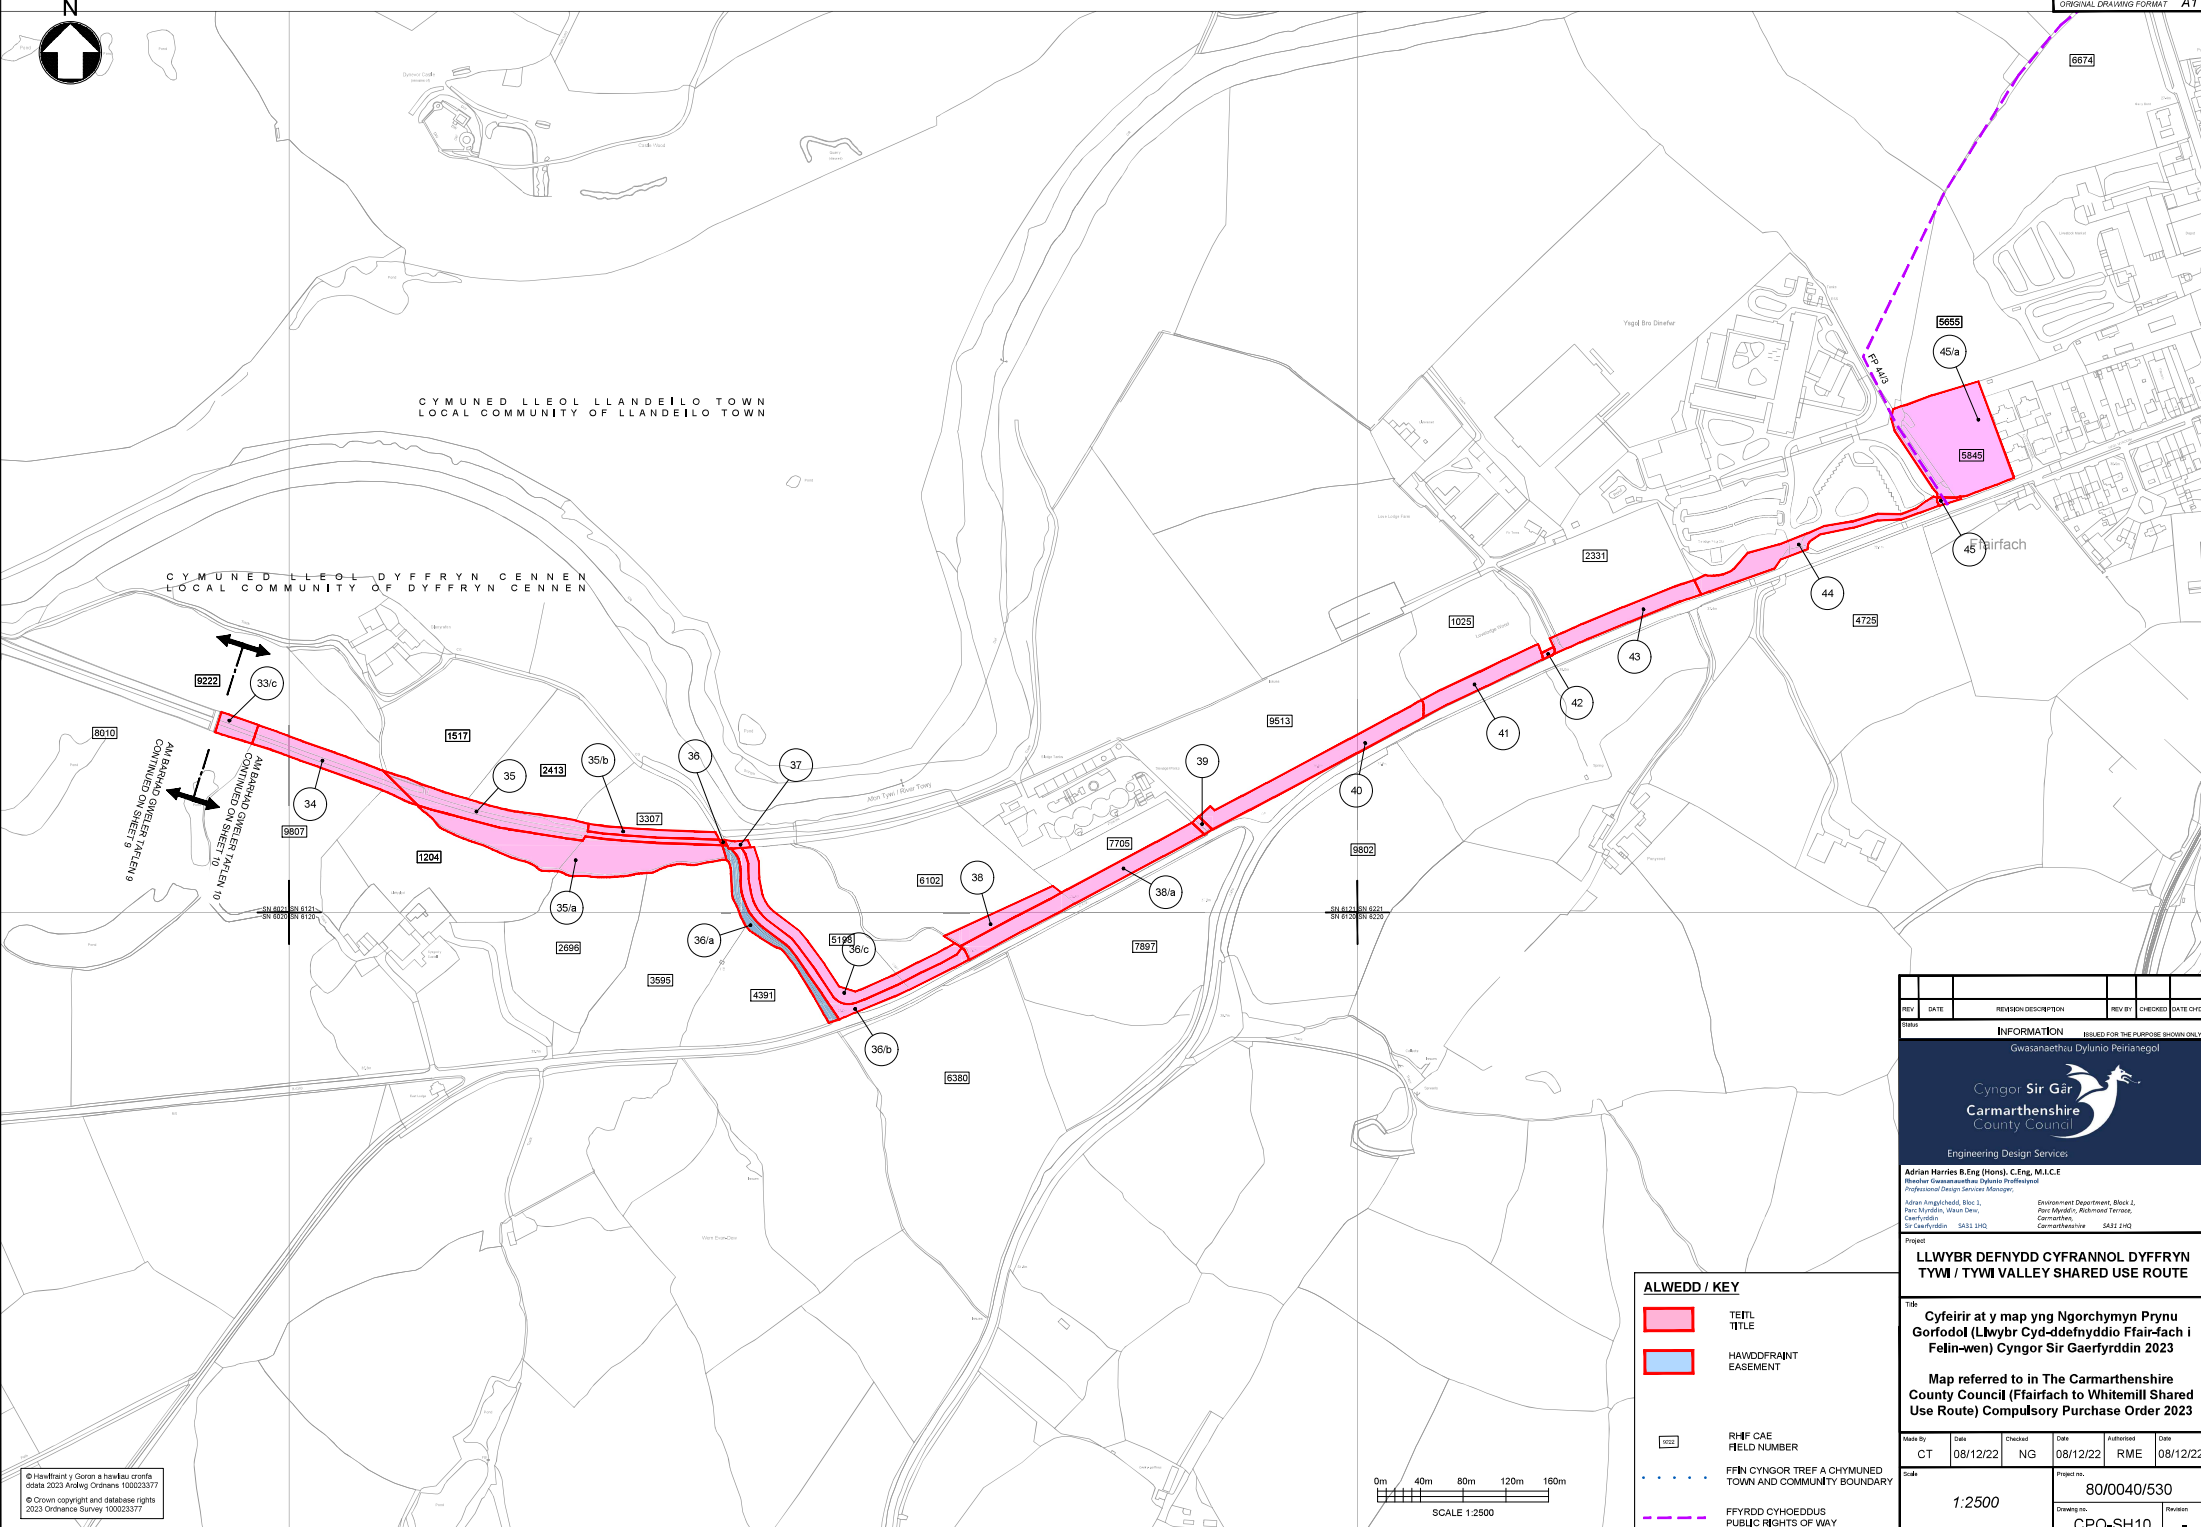

CYMUNED LLEOL LLANDEILO TOWN
LOCAL COMMUNITY OF LLANDEILO TOWN

CYMUNED LLEOL DYFFRYN CENNEN
LOCAL COMMUNITY OF DYFFRYN CENNEN

AM BARHOI OGWYR TREFEN 9
CONTINUED ON SHEET 9

AM BARHOI OGWYR TREFEN 10
CONTINUED ON SHEET 10

ALWEDD / KEY

- TREFL TITLE
- HAWDDFRANT EASEMENT
- RHEF CAE FIELD NUMBER
- FFBN CYNGOR TREF A CHYMUNED TOWN AND COMMUNITY BOUNDARY
- FFYRDD CYHOEDUS PUBLIC RIGHTS OF WAY

REV	DATE	REVISION DESCRIPTION	REV BY	CHECKED	DATE CHD
INFORMATION					
Gwasanaethu Dylunio Peniaegol					
  Engineering Design Services					
Adrian Harries B.Eng (Hons), C.Eng, M.I.C.E. Rheolwr Gwasanaethu Dylunio Proffesiynol Professional Design Services Manager Adro Amlgudd, Bloc 1, Ffyn Fawrdd, Wain Dew, Caerdydd, Carmarthenshire SA33 5HG Environment Department, Block 2, Ffyn Fawrdd, Richmond Terrace, Carmarthenshire SA33 5HG					
LLWYBR DEFNYDD CYFRANOL DYFFRYN TYWI / TYWI VALLEY SHARED USE ROUTE					
Title Cyfeirir at y map yng Ngorchymyn Prynu Gorfodol (Llwybr Cyd-ddefnyddio Ffair-fach i Felin-wen) Cyngor Sir Gaerfyrddin 2023					
Map referred to in The Carmarthenshire County Council (Ffairfach to Whitemill Shared Use Route) Compulsory Purchase Order 2023					
Made By	Date	Checked	Date	Authorised	Date
CT	08/12/22	NG	08/12/22	RME	08/12/22
Scale			Project no.		
1:2500			80/0040/530		
Drawing no.			Revision		
CPO-SH10			-