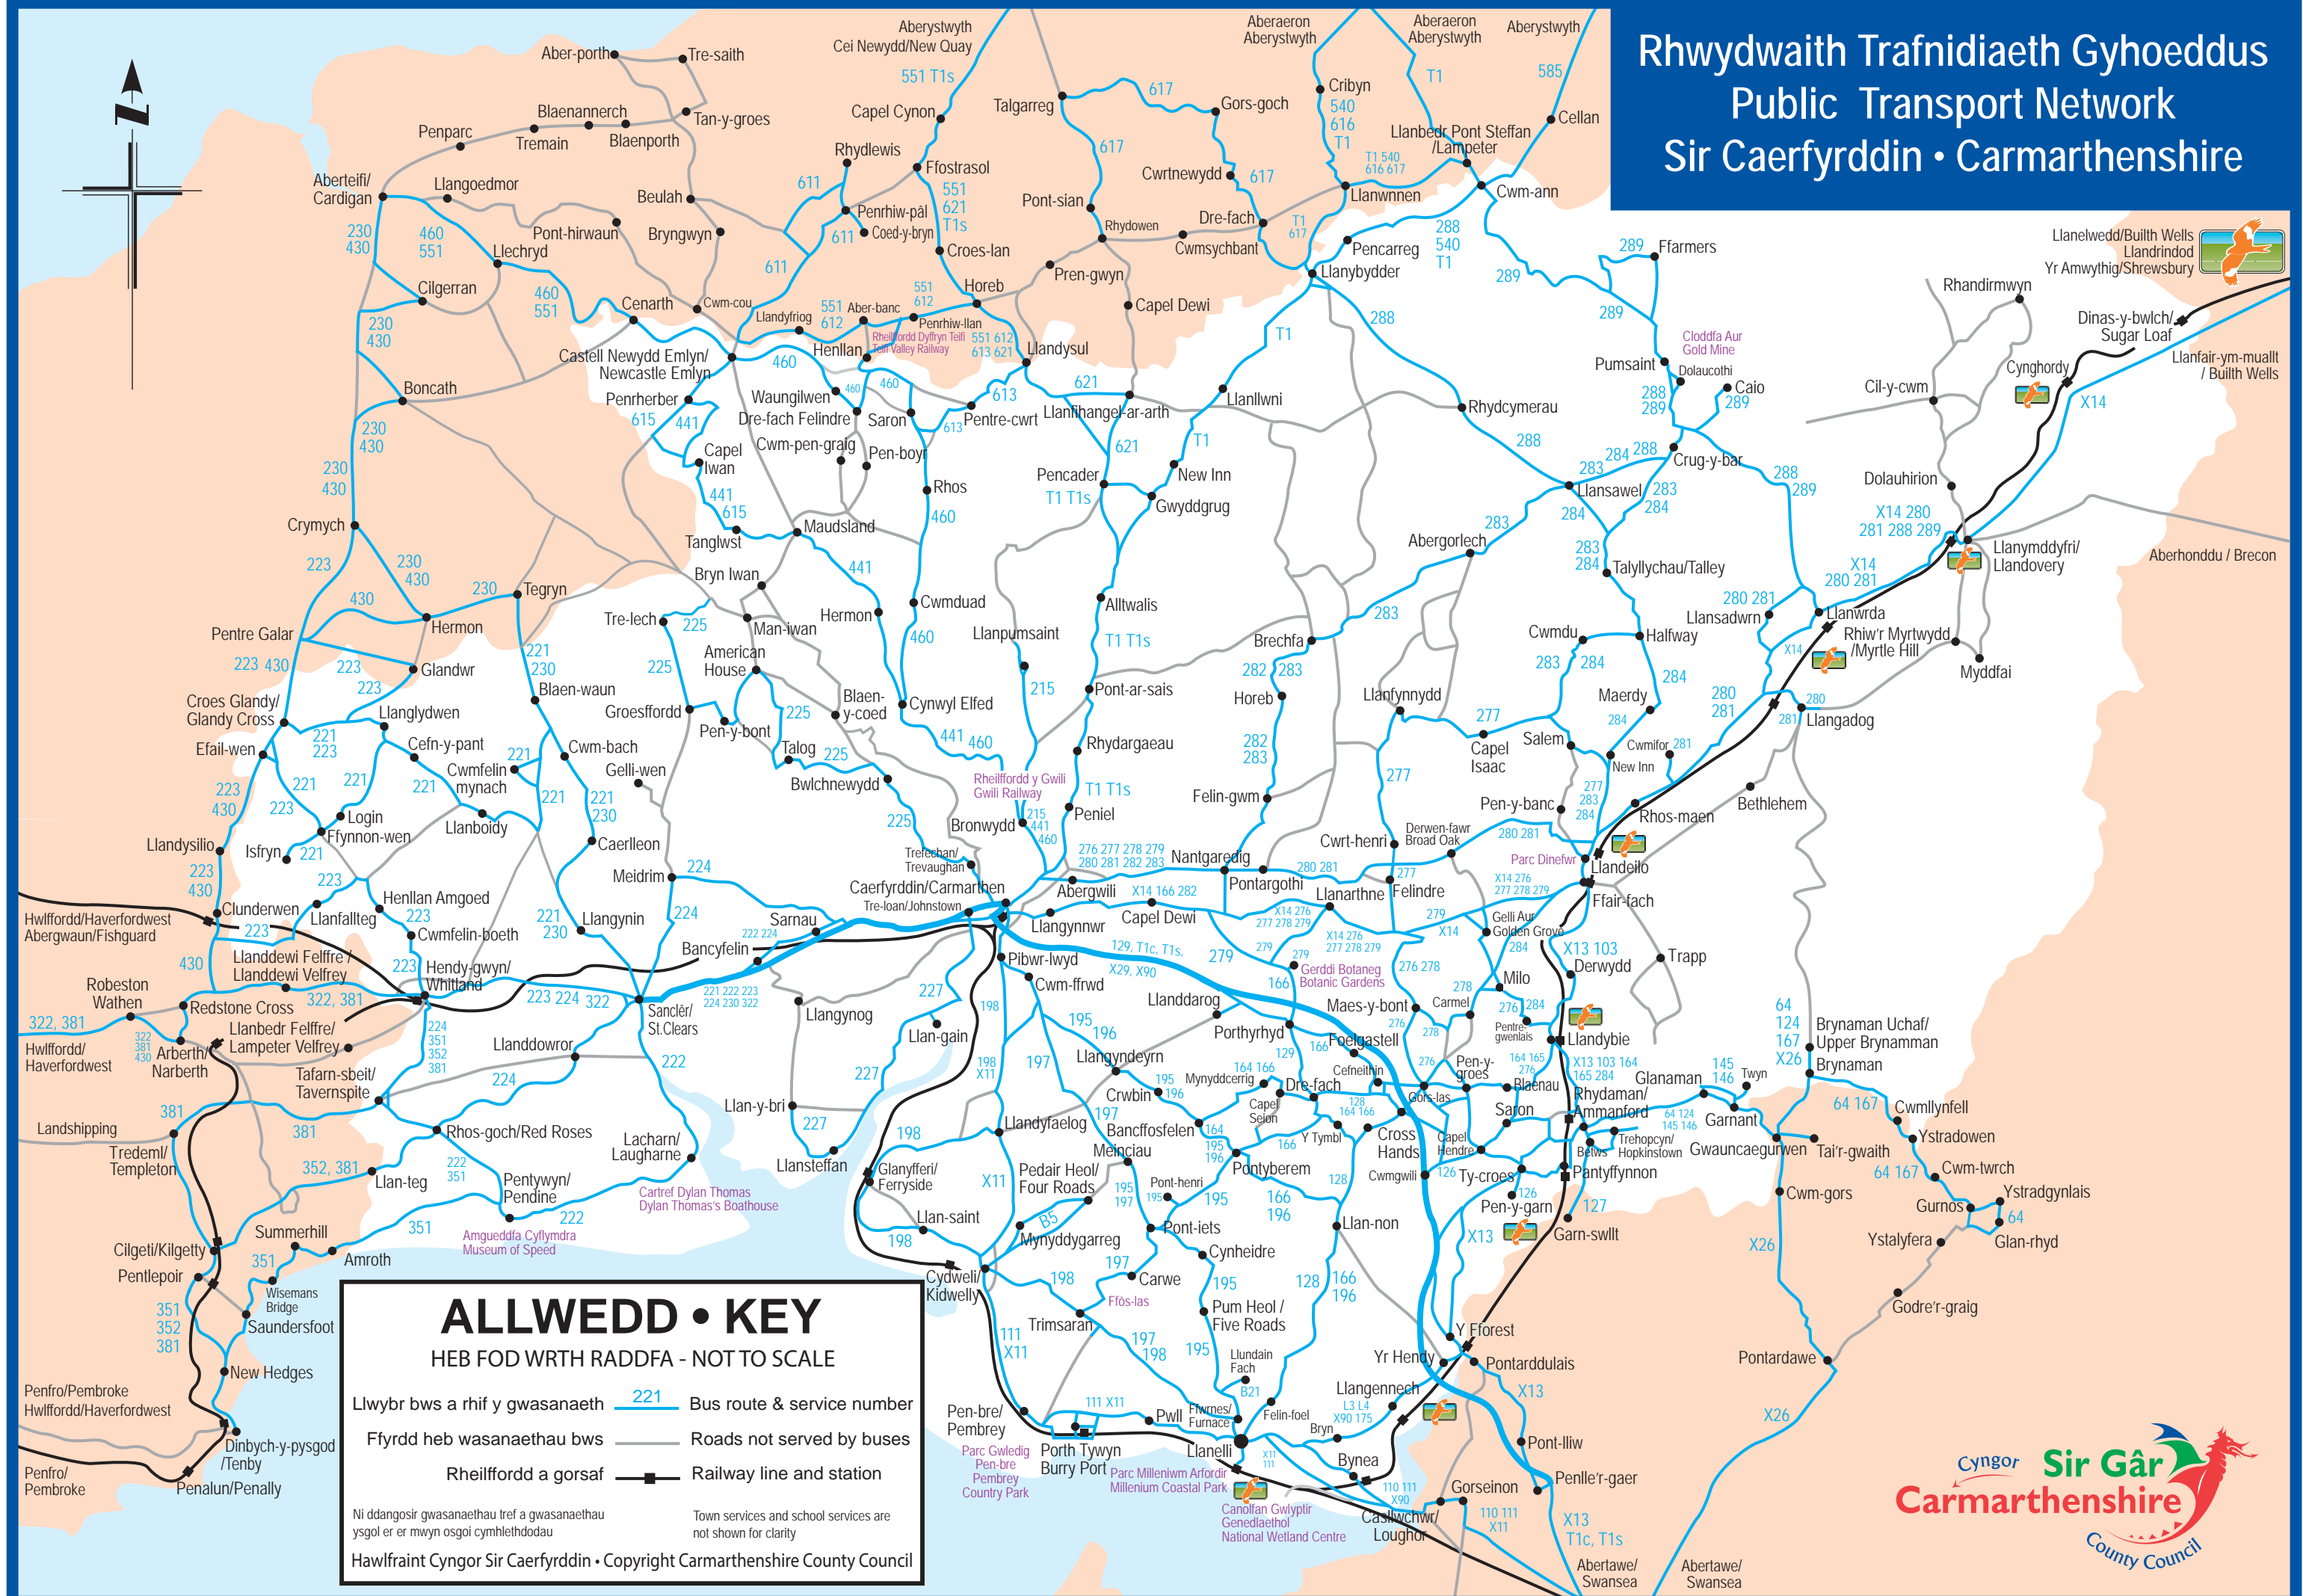

# Rhwydwaith Trafnidiaeth Gyhoeddus Public Transport Network Sir Caerfyrddin • Carmarthenshire

## ALLWEDD • KEY

HEB FOD WRTH RADDFA - NOT TO SCALE

Llwybr bws a rhif y gwasanaeth		Bus route & service number
Ffyrdd heb wasanaethau bws		Roads not served by buses
Rheilffordd a gorsaf		Railway line and station