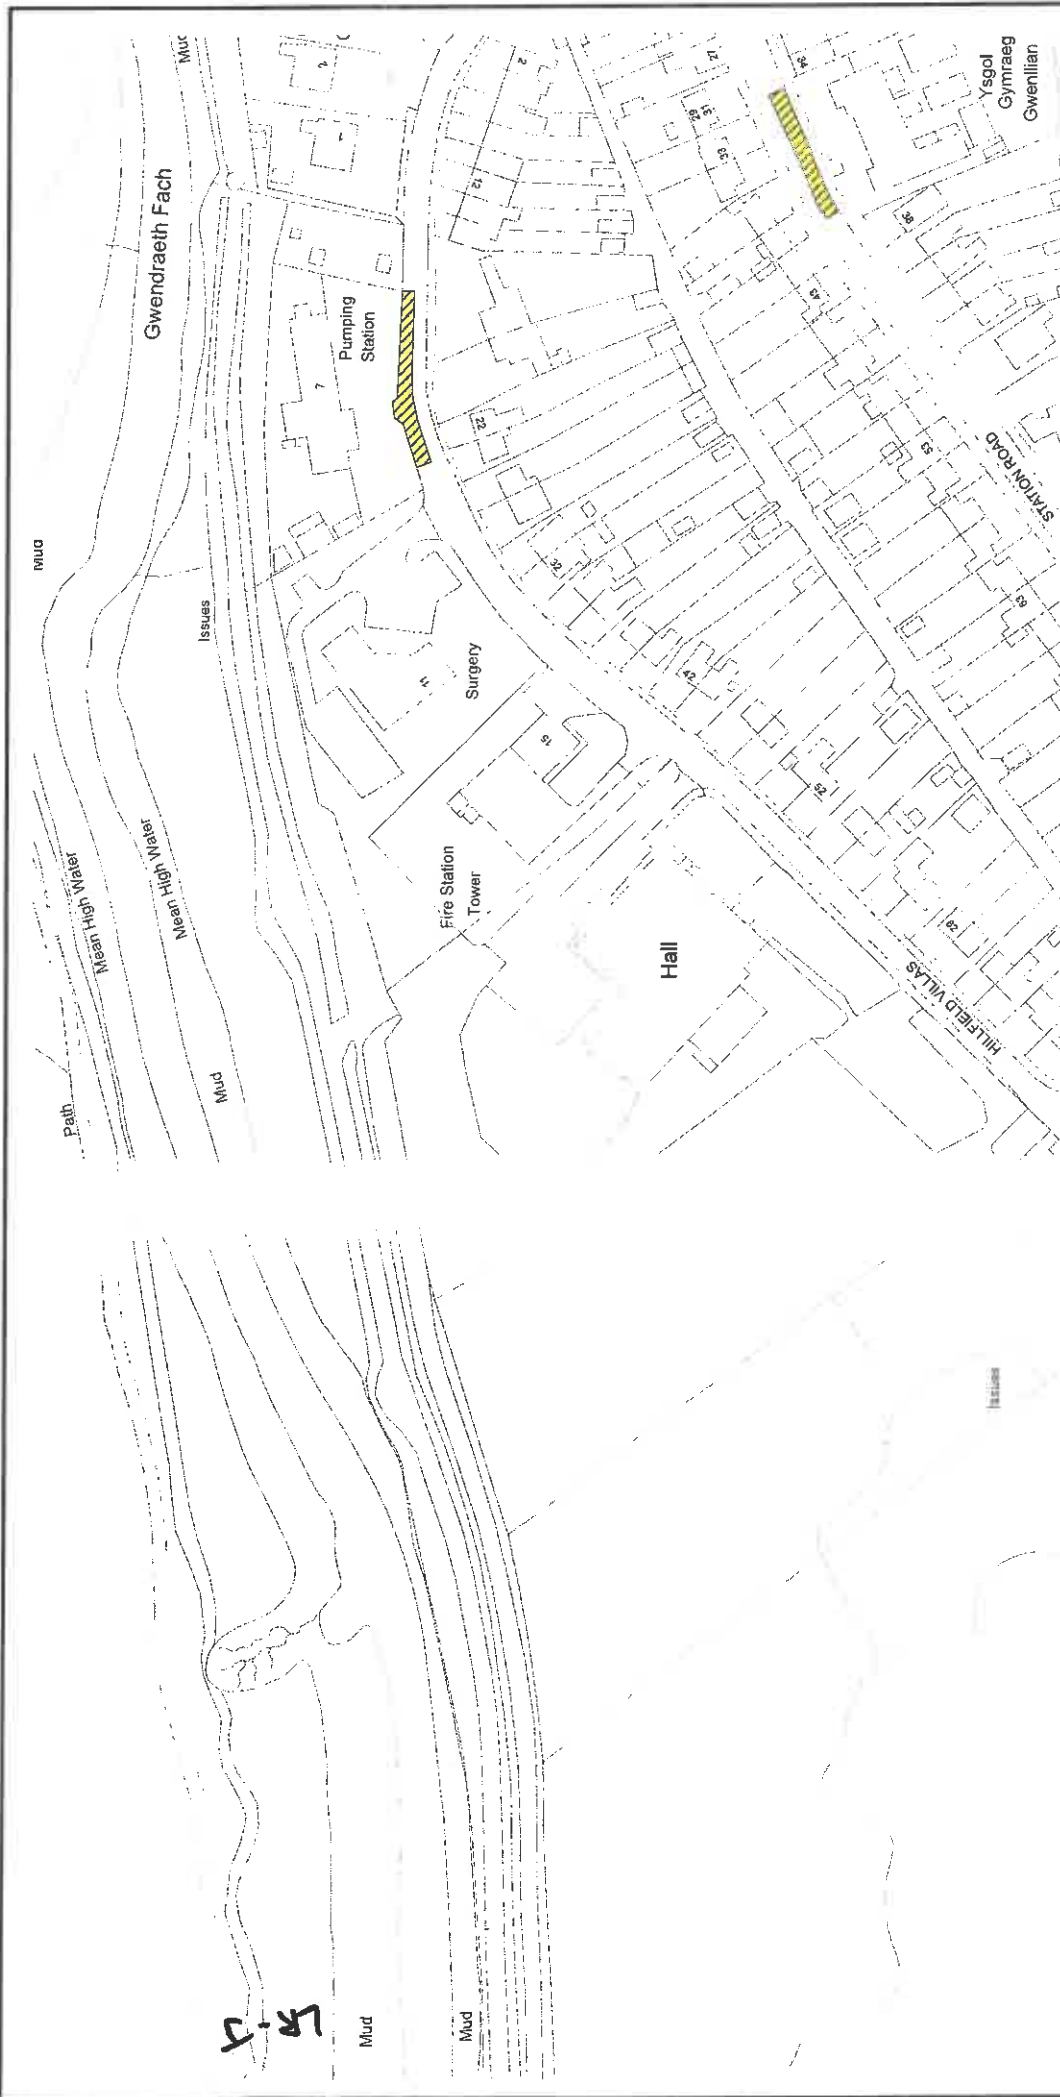

Allwedd i'r mathau o gyfyngiadau a ddangosir | Key to restriction types displayed

- Dim aros unrhyw bryd/No waiting at any time
- Dim stopio Llun-Gwe 8am-5pm/No Stopping Mon-Fri 8am-5pm

GORCHYMYN / ORDER:

GORCHYMYN CYDGYFNERTHU
SIR GAERFYRDDIN (AC EITHRIO
CAERFYRDDIN, LLANELLI A RHYDAMAN)
(CYFYNGU AR AROS A MANNAU
PARCIO AR Y STRYD) (AMRYWIAD
RHIF 37) 2021

THE COUNTY OF
CARMARTHENSHIRE (EXCEPTION OF
CARMARTHEN, LLANELLI AND
AMMANFORD)) (WAITING
RESTRICTION AND STREET PARKING
PLACES) CONSOLIDATION
(VARIATION NO 37) ORDER 2021

(c) Hawffraint y Goron a hawliau cronfa ddata 2021
Arolwg Ordnans 100023377 / (c) Crown copyright and
database rights 2021 Ordnance Survey 100023377

Cyngor Sir Gâr
Carmarthenshire County Council
Parc Myrddin,
Wauan Dew / Richmond Terrace,
Caerfyrddin / Carmarthen
SA31 1HQ

Cyf. Tiel / Tile ref.	BP191
Statws / Status	CADARNHAWYD CONFIRMED
Rhif adolygiad / Revision no.	15
Dyddiad gweithredol / Operative date	06/06/2022
Graddfa / Scale	1 : 1250

CYFEIRIADAU TEILS CYFAGOS
ADJACENT TILE REFERENCES