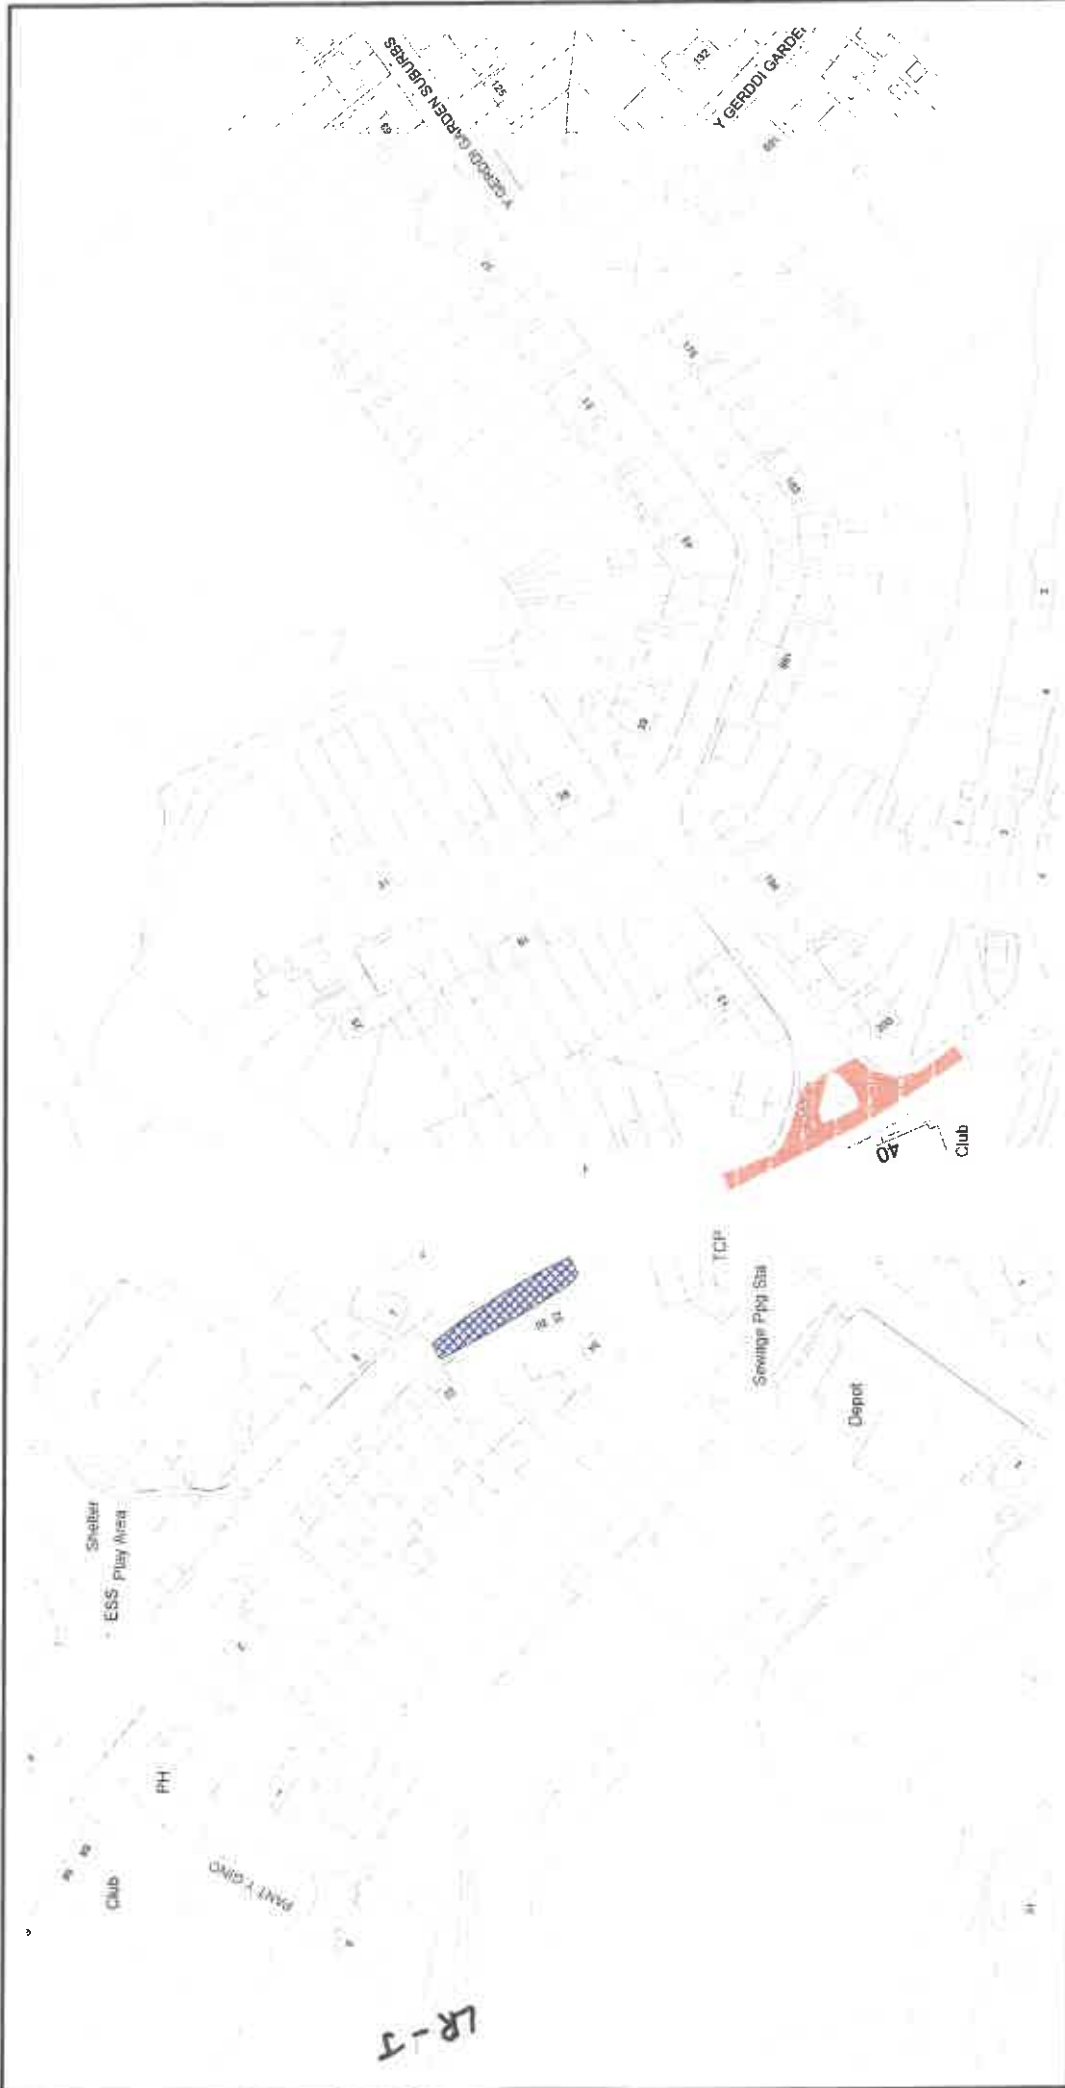

Cyngor Sir Gâr Carmarthenshire County Council Parc Myrddin, Wauan Dew / Richmond Terrace, Caerfyrddin / Carmarthen SA31 1HQ		GORCHYMYN / ORDER: GORCHYMYN CYDGYFNERTHU SIR GAERFYRDDIN (AC EITHRIO CAERFYRDDIN, LLANELLI A RHYDAMAN) (CYFYNGU AR AROS A MANNAU PARCIO AR Y STRYD) (AMIRYWIAD RHIF 37) 2021 THE COUNTY OF CARMARTHENSHIRE (EXCEPTION OF CARMARTHEN, LLANELLI AND AMMANFORD) (WAITING RESTRICTION AND STREET PARKING PLACES) CONSOLIDATION (VARIATION NO 37) ORDER 2021 (c) Hawlfraint y Geon a Hwyliau cronfa ddata 2021 (c) Crown copyright and database rights 2021. Ordnance Survey 100023377	
Cyfr. Teil / Tile ref. BZ199		CYFEIRIADAU TEILS CYFAGOS ADJACENT TILE REFERENCES	
Statws / Status CADARNHAWYD CONFIRMED		BZ200	
Rhif adolygiad / Revision no. 9		Dyddiad gweithredol / Operative date 06/06/2022	
Graddfa / Scale 1 : 1250		Alwedd i'r mathau o gyfyngiadau a ddangosir | Key to restriction types displayed	
Dim aros unrhyw bryd/No waiting at any time Parcio am Gyfnod Cyfyngedig Lun-Sad 8am-6pm 1 awr dim dychweyd o fewn 1 awr/Time Limited Parking Mon-Sat 8am-6pm 1 Hour No Return 1 Hour