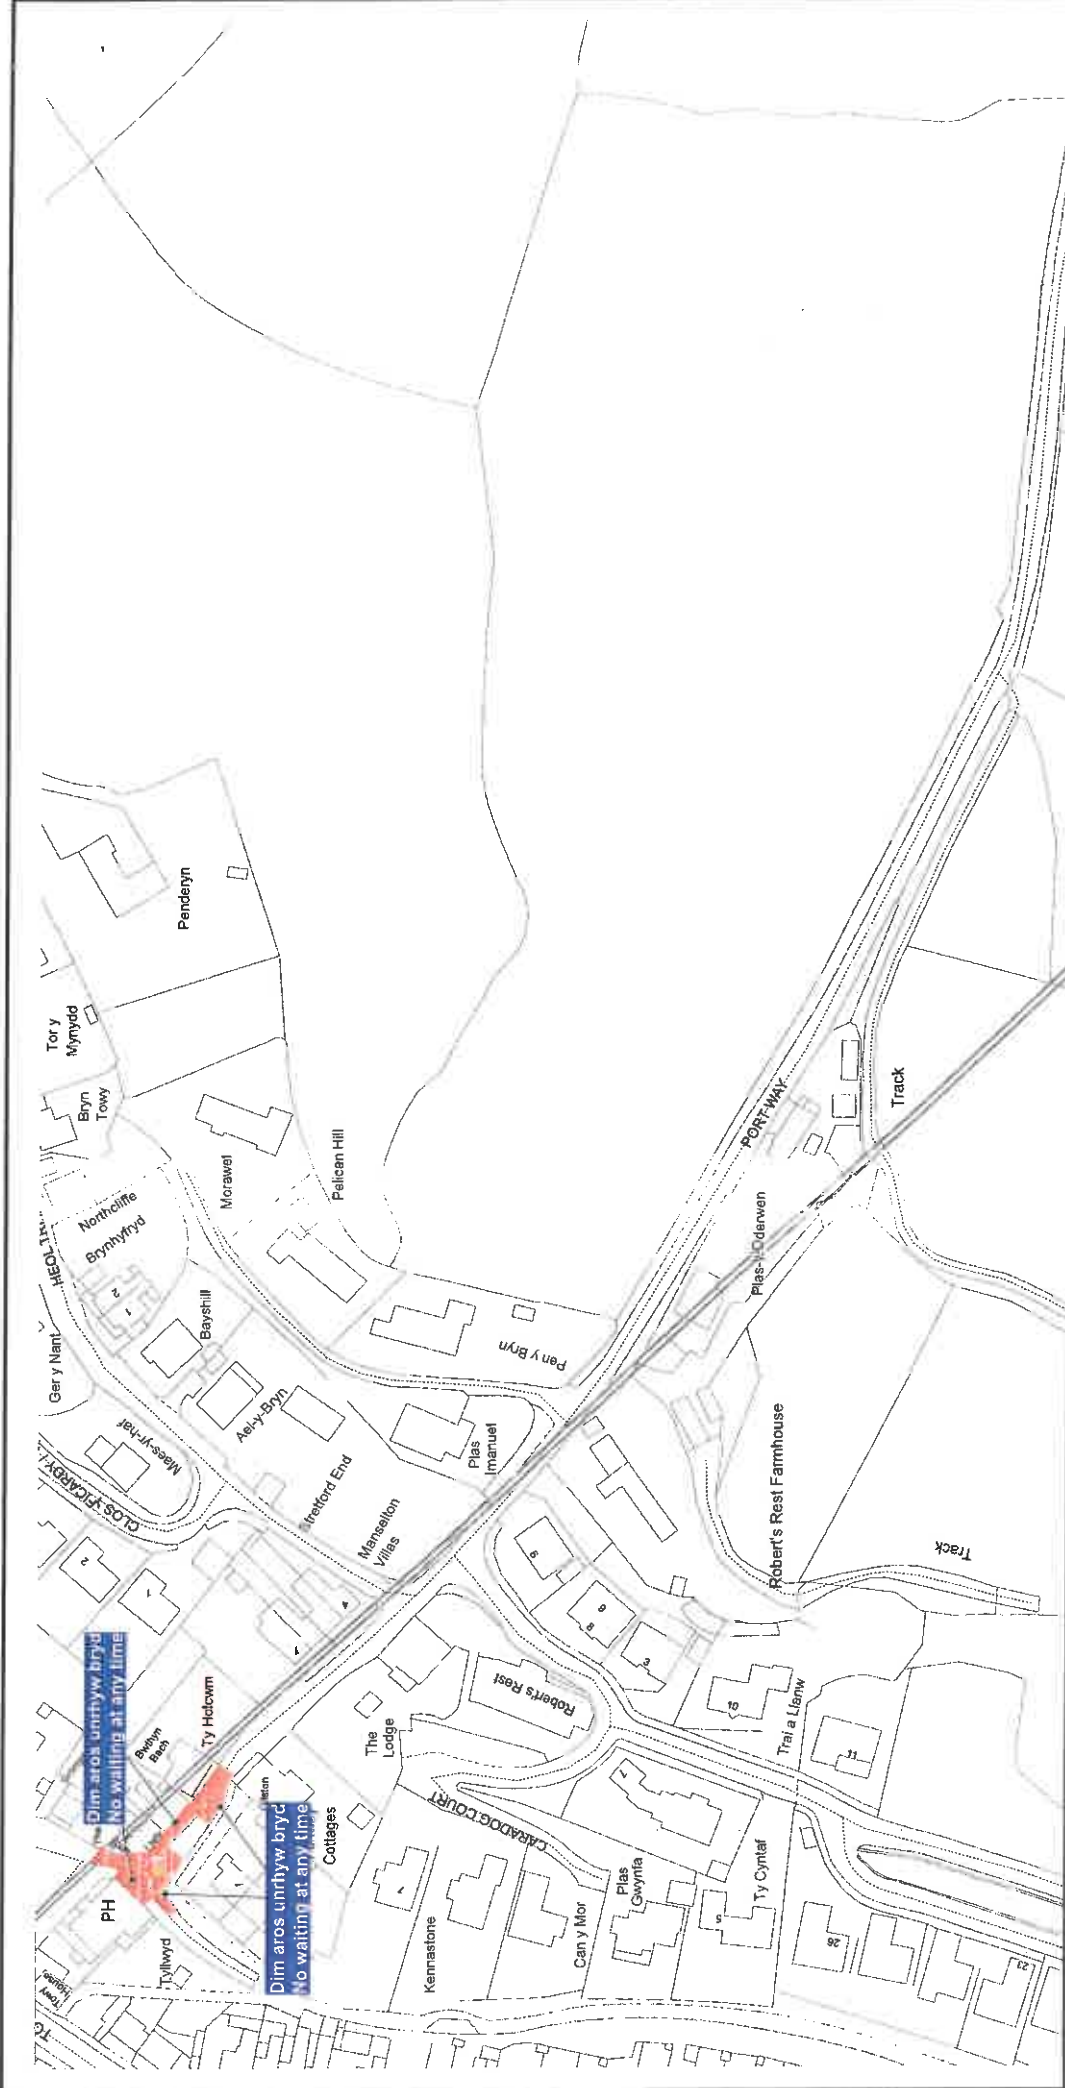

LR-J

Allwedd fr mathau o gyfyngiadau a ddiangosir | Key to restriction types displayed

Dim aros unrhyw bryd / No waiting at any time

GORCHYMYN / ORDER:
Gorchymyn Cydgymerthu Sîr
Gaerfyrddin (Ac eithrio Caerfyrddin,
Llanelli a Rhydaman)
(Cyfyngu ar aros a mannal parcio
ar y stryd) (Armywiad Rhif 39) 2022

The County of Carmarthenshire
(With the exception of Carmarthen,
Llanelli and Armanford))
(Waiting Restriction and Street Parking
Places) Consolidation
(Variation No.39) Order 2022

(c) Hawlfreint y Goron a hawlisu corffia ddata 2021
Arolwg Ordnans 100023377 / (c) Crown copyright and
database rights 2021 Ordnance Survey 100023377

Cyngor Sir Gâr
Carmarthenshire County Council
Parc Myrddin,
Waun Dew / Richmond Terrace,
Caerfyrddin / Carmarthen
SA31 1HQ

CYFEIRIADAU TEILS CYFAGOS
ADJACENT TILE REFERENCES

Cyf. Teil / Tile ref.	B1177
Status / Status	ARFAETHEDIG PROPOSED
Rhif adolygiad / Revision no.	0
Graddfa / Scale	1 : 1250