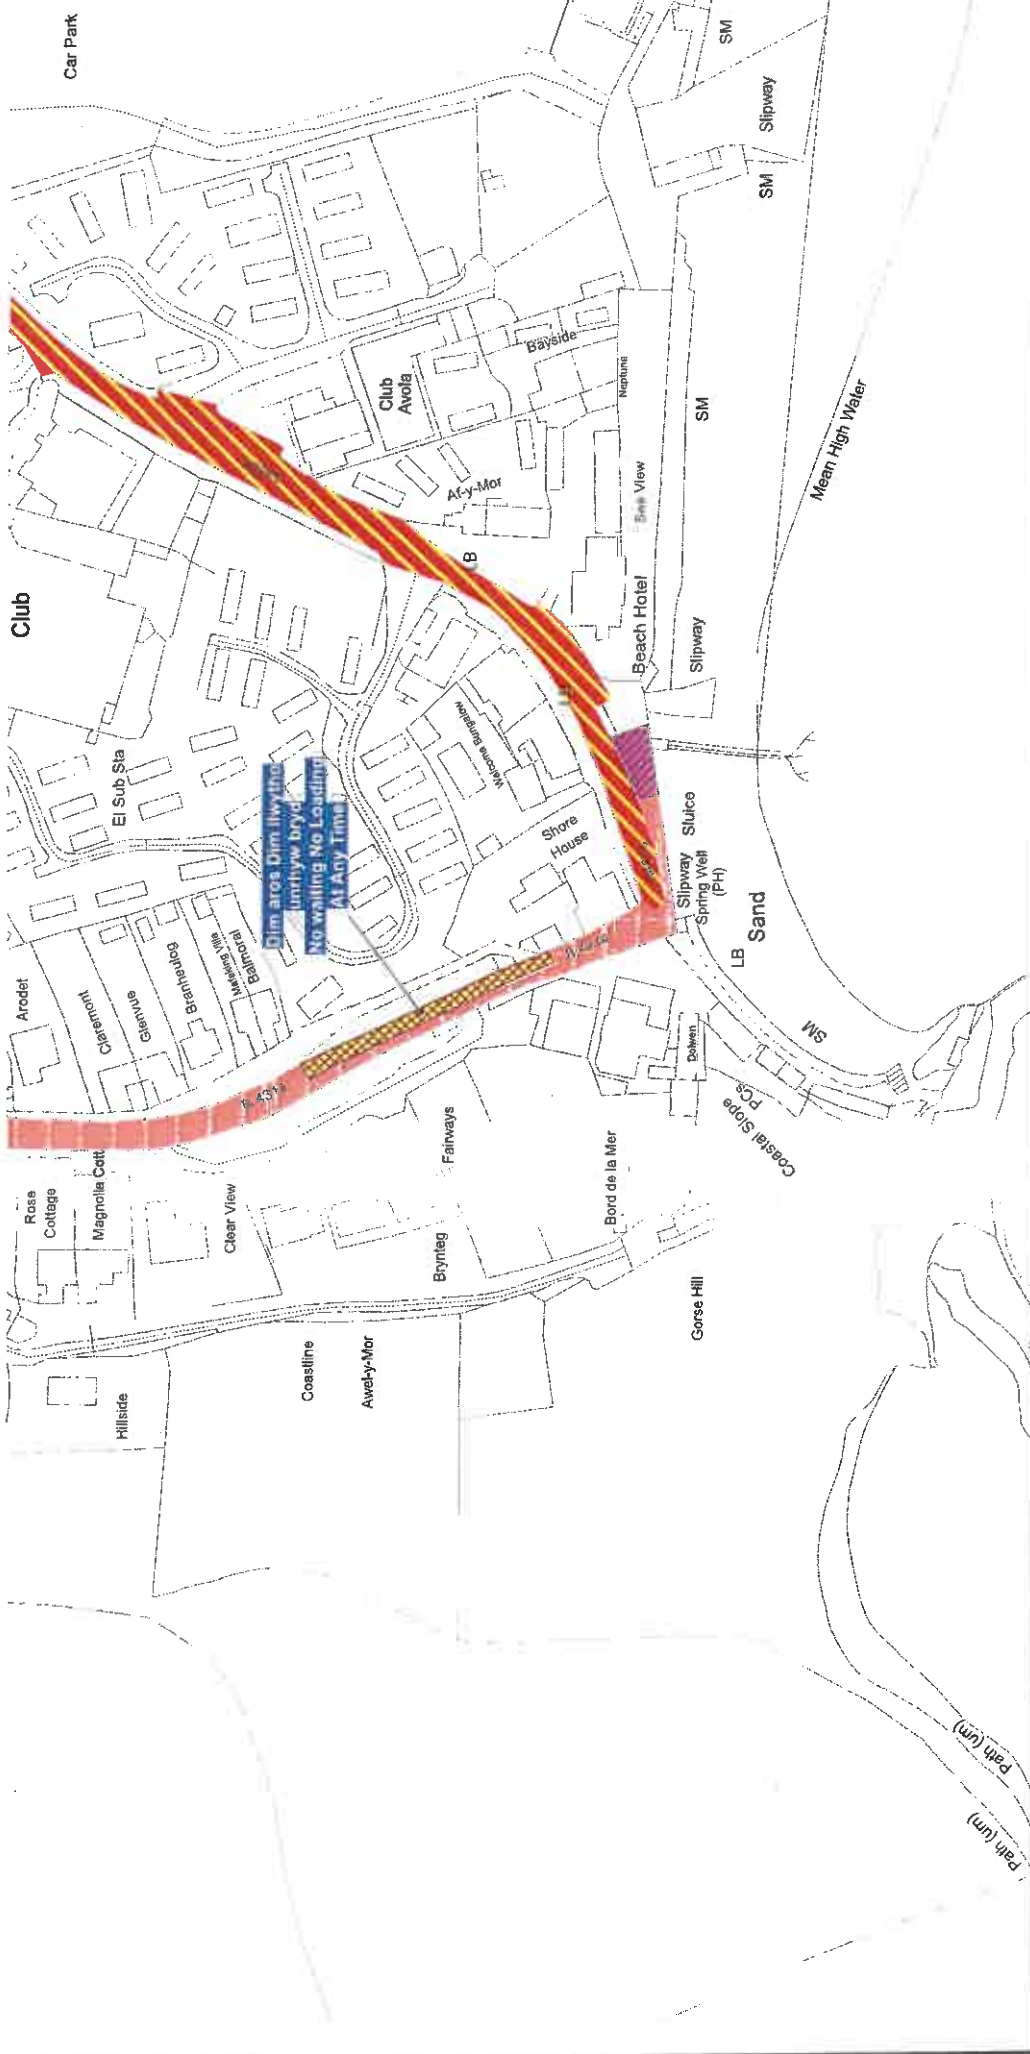

LR-J

Allwedd i'r mathau o gyfyngiadau a dangosir | Key to restriction types displayed

- Deiliad bathodyn anabledd yn unig/Disabled badge holders only
- Dim arros Dim Iwyfno unrhyw bryd/No waiting No Loading At Any Time
- Dim arros 10am-8pm 01 Mai - 30 Medi/No waiting 10am-8pm 01 May - 30 Sep
- Dim arros unrhyw bryd/No waiting at any time

GORCHYMYN / ORDER:

Gorchymyn Cydymerthu Sîr Gaerfyrddin (Ac eithrio Caerfyrddin, Llanelli a Rhydaman) (Cyfyngu ar arros a manniar parcio (Cyfyngu ar arros a manniar parcio ar y stryd) (Armywiad Rhif 39) 2022

The County of Carmarthenshire (With the exception of Carmarthen, Llanelli and Armanford)) (Waiting Restriction and Street Parking Places) Consolidation (Variation No.39) Order 2022

(c) Hawlfraint y Goron a hawliau cronfa ddata 2021
Arolwg Ordians 100023377 / (c) Crown copyright and
database rights 2021 Ordnance Survey 100023377

Cyngor Sir Gâr
Carmarthenshire County Council
Parc Myrddin,
Wauan Dew / Richmond Terrace,
Caerfyrddin / Carmarthen
SA31 1HQ

AH185

CYFEIRIADAU TEILS CYFAGOS
ADJACENT TILE REFERENCES

Cyf. Teil / Tile ref.	AH186
Status / Status	ARFAETHEDIG PROPOSED
Rhif adolygiad / Revision no.	0
Graddfa / Scale	1 : 1250