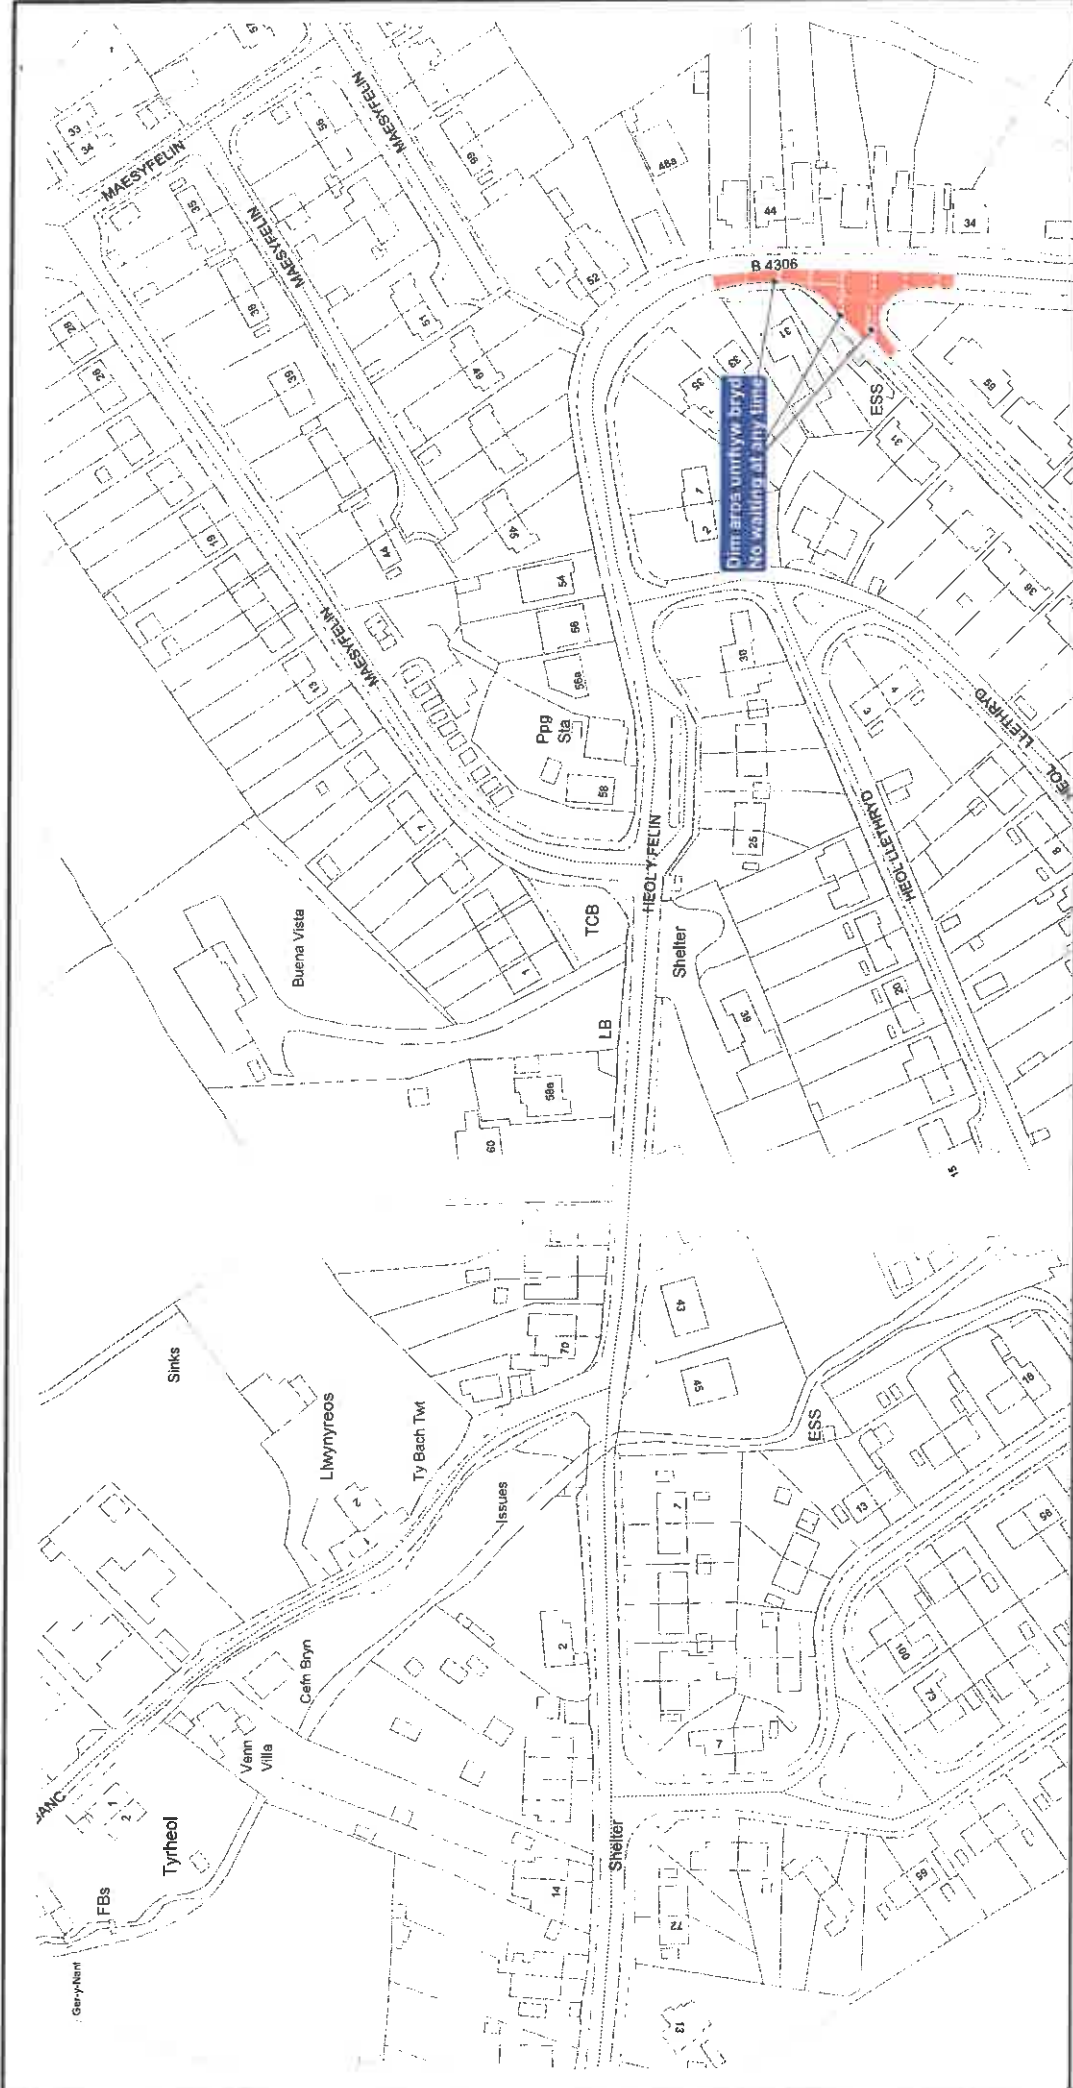

LR-1

Allwedd i'r mathau o gyfyngiadau a ddangosir | Key to restriction types displayed

Dim arws unrhwy bryd/No waiting at any time

GORCHYMYN / ORDER:

Gorchymyn Cydygferthu Sir Gaerfyrddin (Ac ethrio Caerfyrddin, Llanelli a Rhydaman) (Cyfyngu ar arws a mannai parcio ar y stryd) (Amrywiad Rhif 39) 2022

The County of Carmarthenshire (With the exception of Carmarthen, Llanelli and Ammanford)) (Waiting Restriction and Street Parking Places) Consolidation (Variation No.39) Order 2022

(c) Hawkfrost y Geiriau a hyswiau corffio ddata 2021 Arwyng Ordnans 100023377 / (c) Crown copyright and database rights 2021 Ordnance Survey 100023377

Cyngor Sir Gâr
Carmarthenshire County Council
Parc Myrddin,
Waun Dew / Richmond Terrace,
Caerfyrddin / Carmarthen
SA31 1HQ

CYFEIRIADAU TEILS CYFAGOS
ADJACENT TILE REFERENCES

Cyf. Tell / Tile ref.	GI171
Statws / Status	ARFAETHEDIG PROPOSED
Rhif adolygiad / Revision no.	0
Graddfa / Scale	1 : 1250