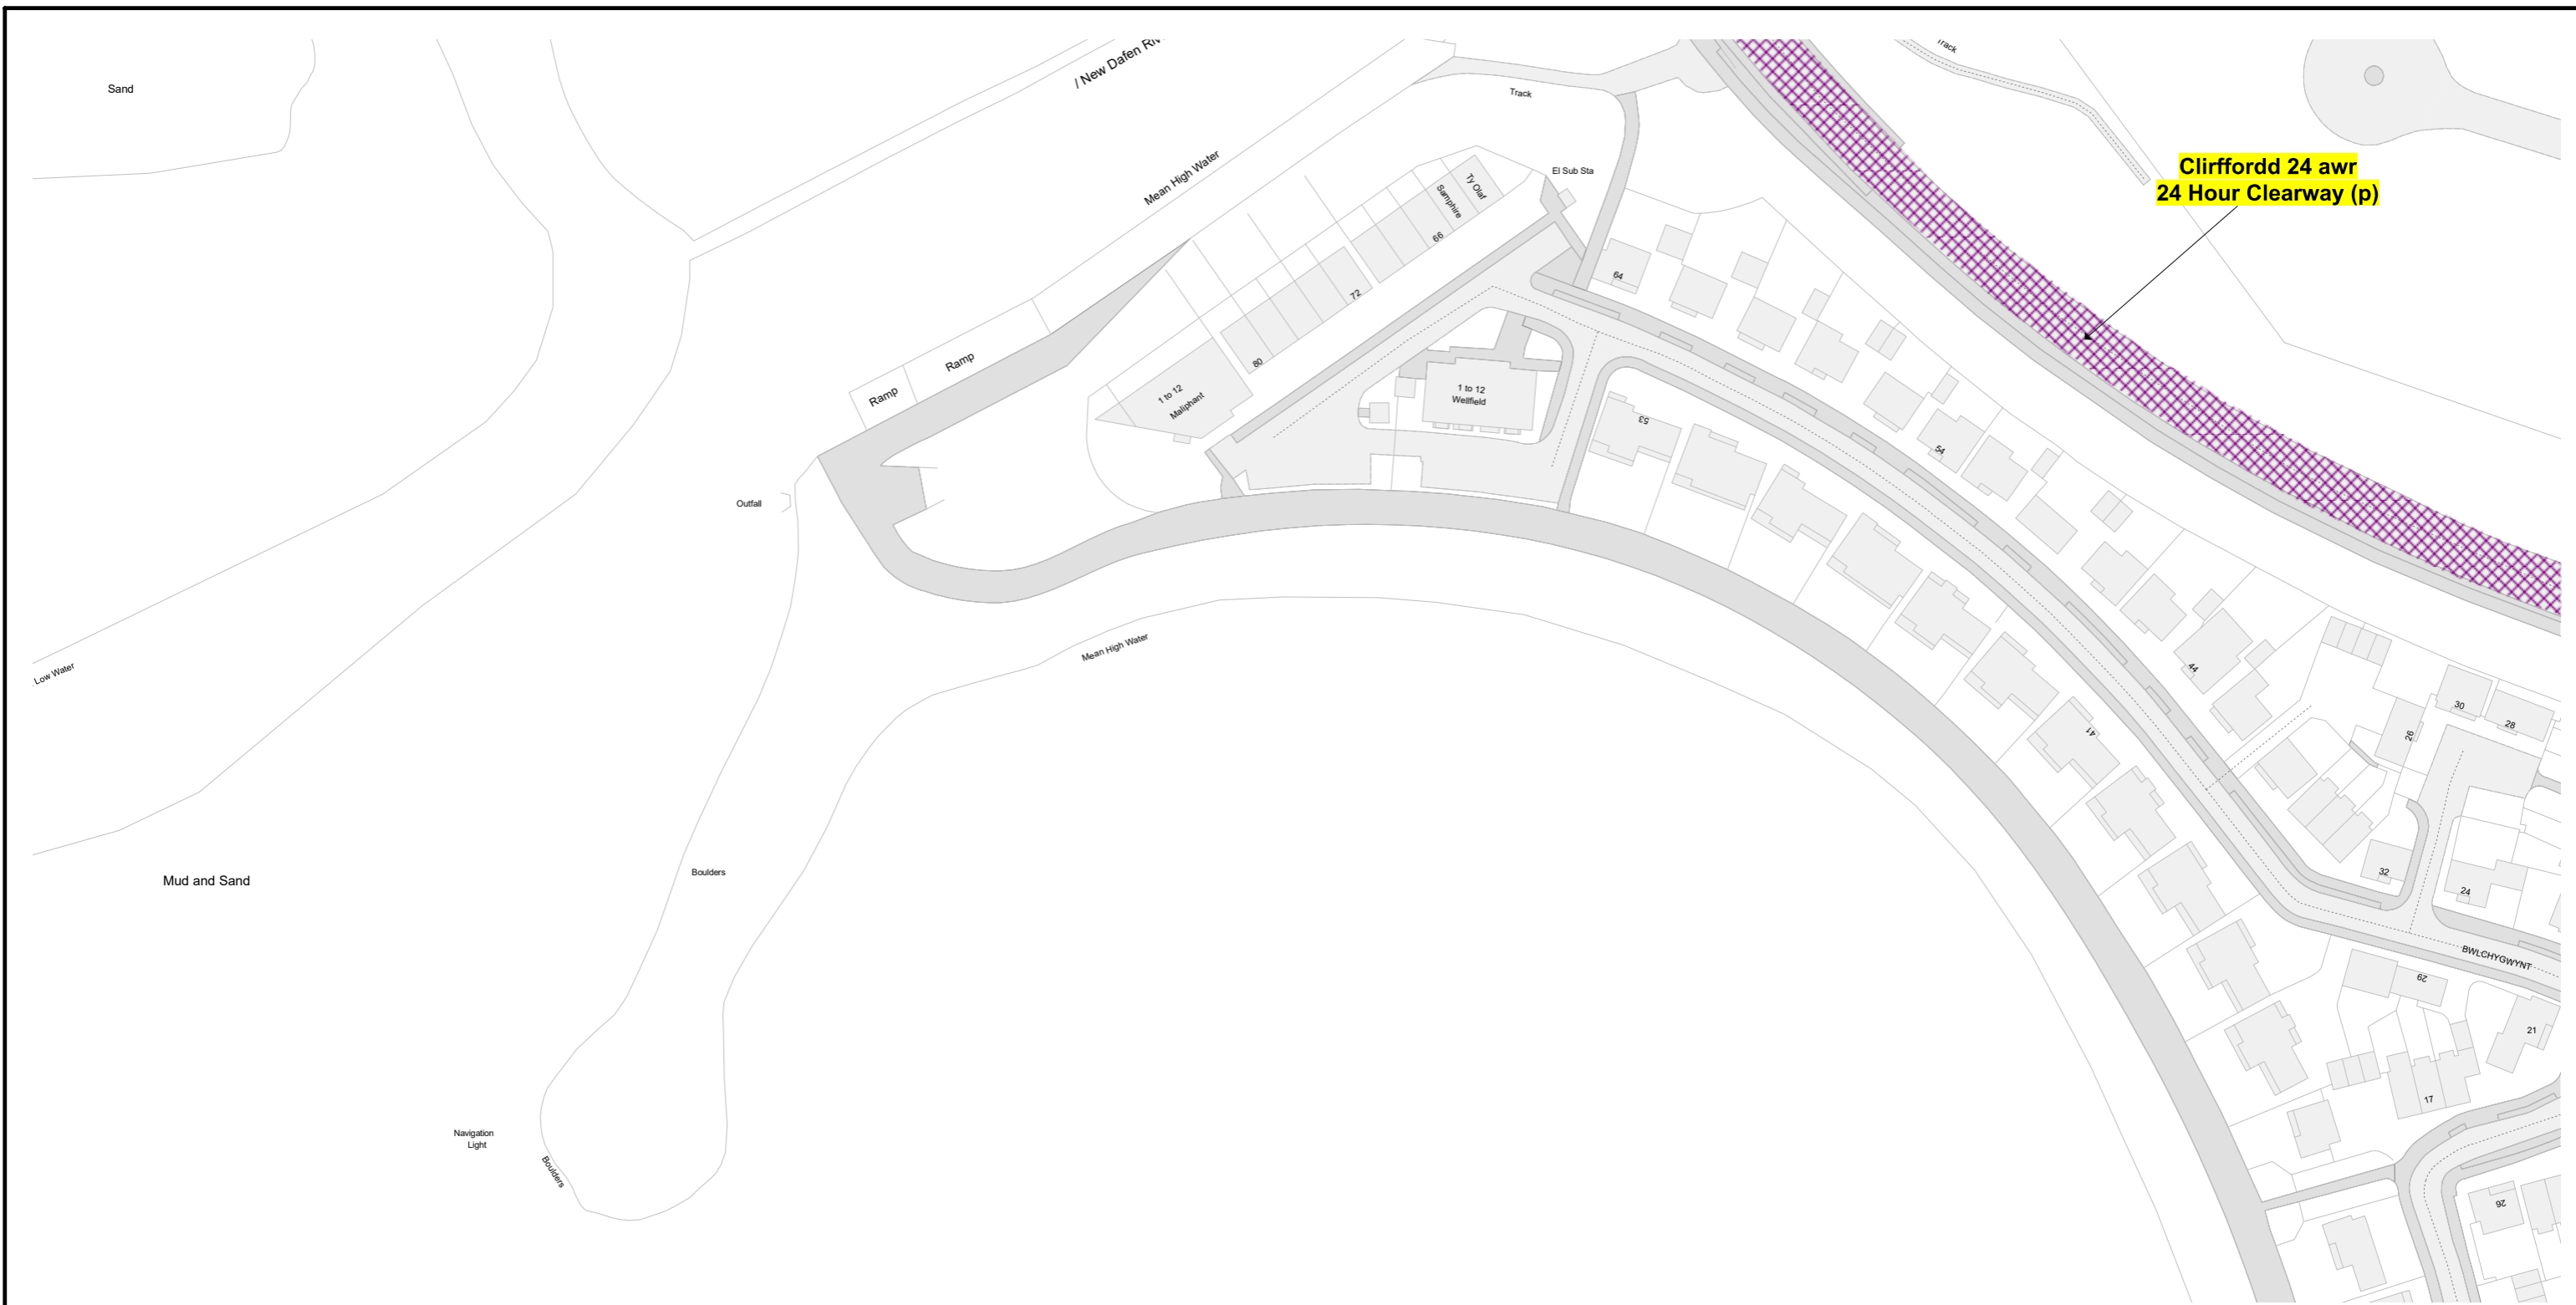

**Cyngor Sir Gâr
Carmarthenshire County Council**
Parc Myrddin,
Waun Dew / Richmond Terrace,
Caerfyrddin / Carmarthen
SA31 1HQ

GORCHYMYN / ORDER:
CYDGRYNHOI SIR GAERFYRDDIN
(FFYRDD AMRYWIOL, LLANELLI)
(GORCHYMYN FFYRDD CLIR 24-AWR)
2026

Clirffordd 24 awr/24 Hour Clearway

Cyf. Teil / Tile ref.	CJ224
Statws / Status	ARFAETHEDIG PROPOSED
Rhif adolygiad / Revision no.	2
Dyddiad gweithredol / Operative date	
Graddfa / Scale	1 : 1250