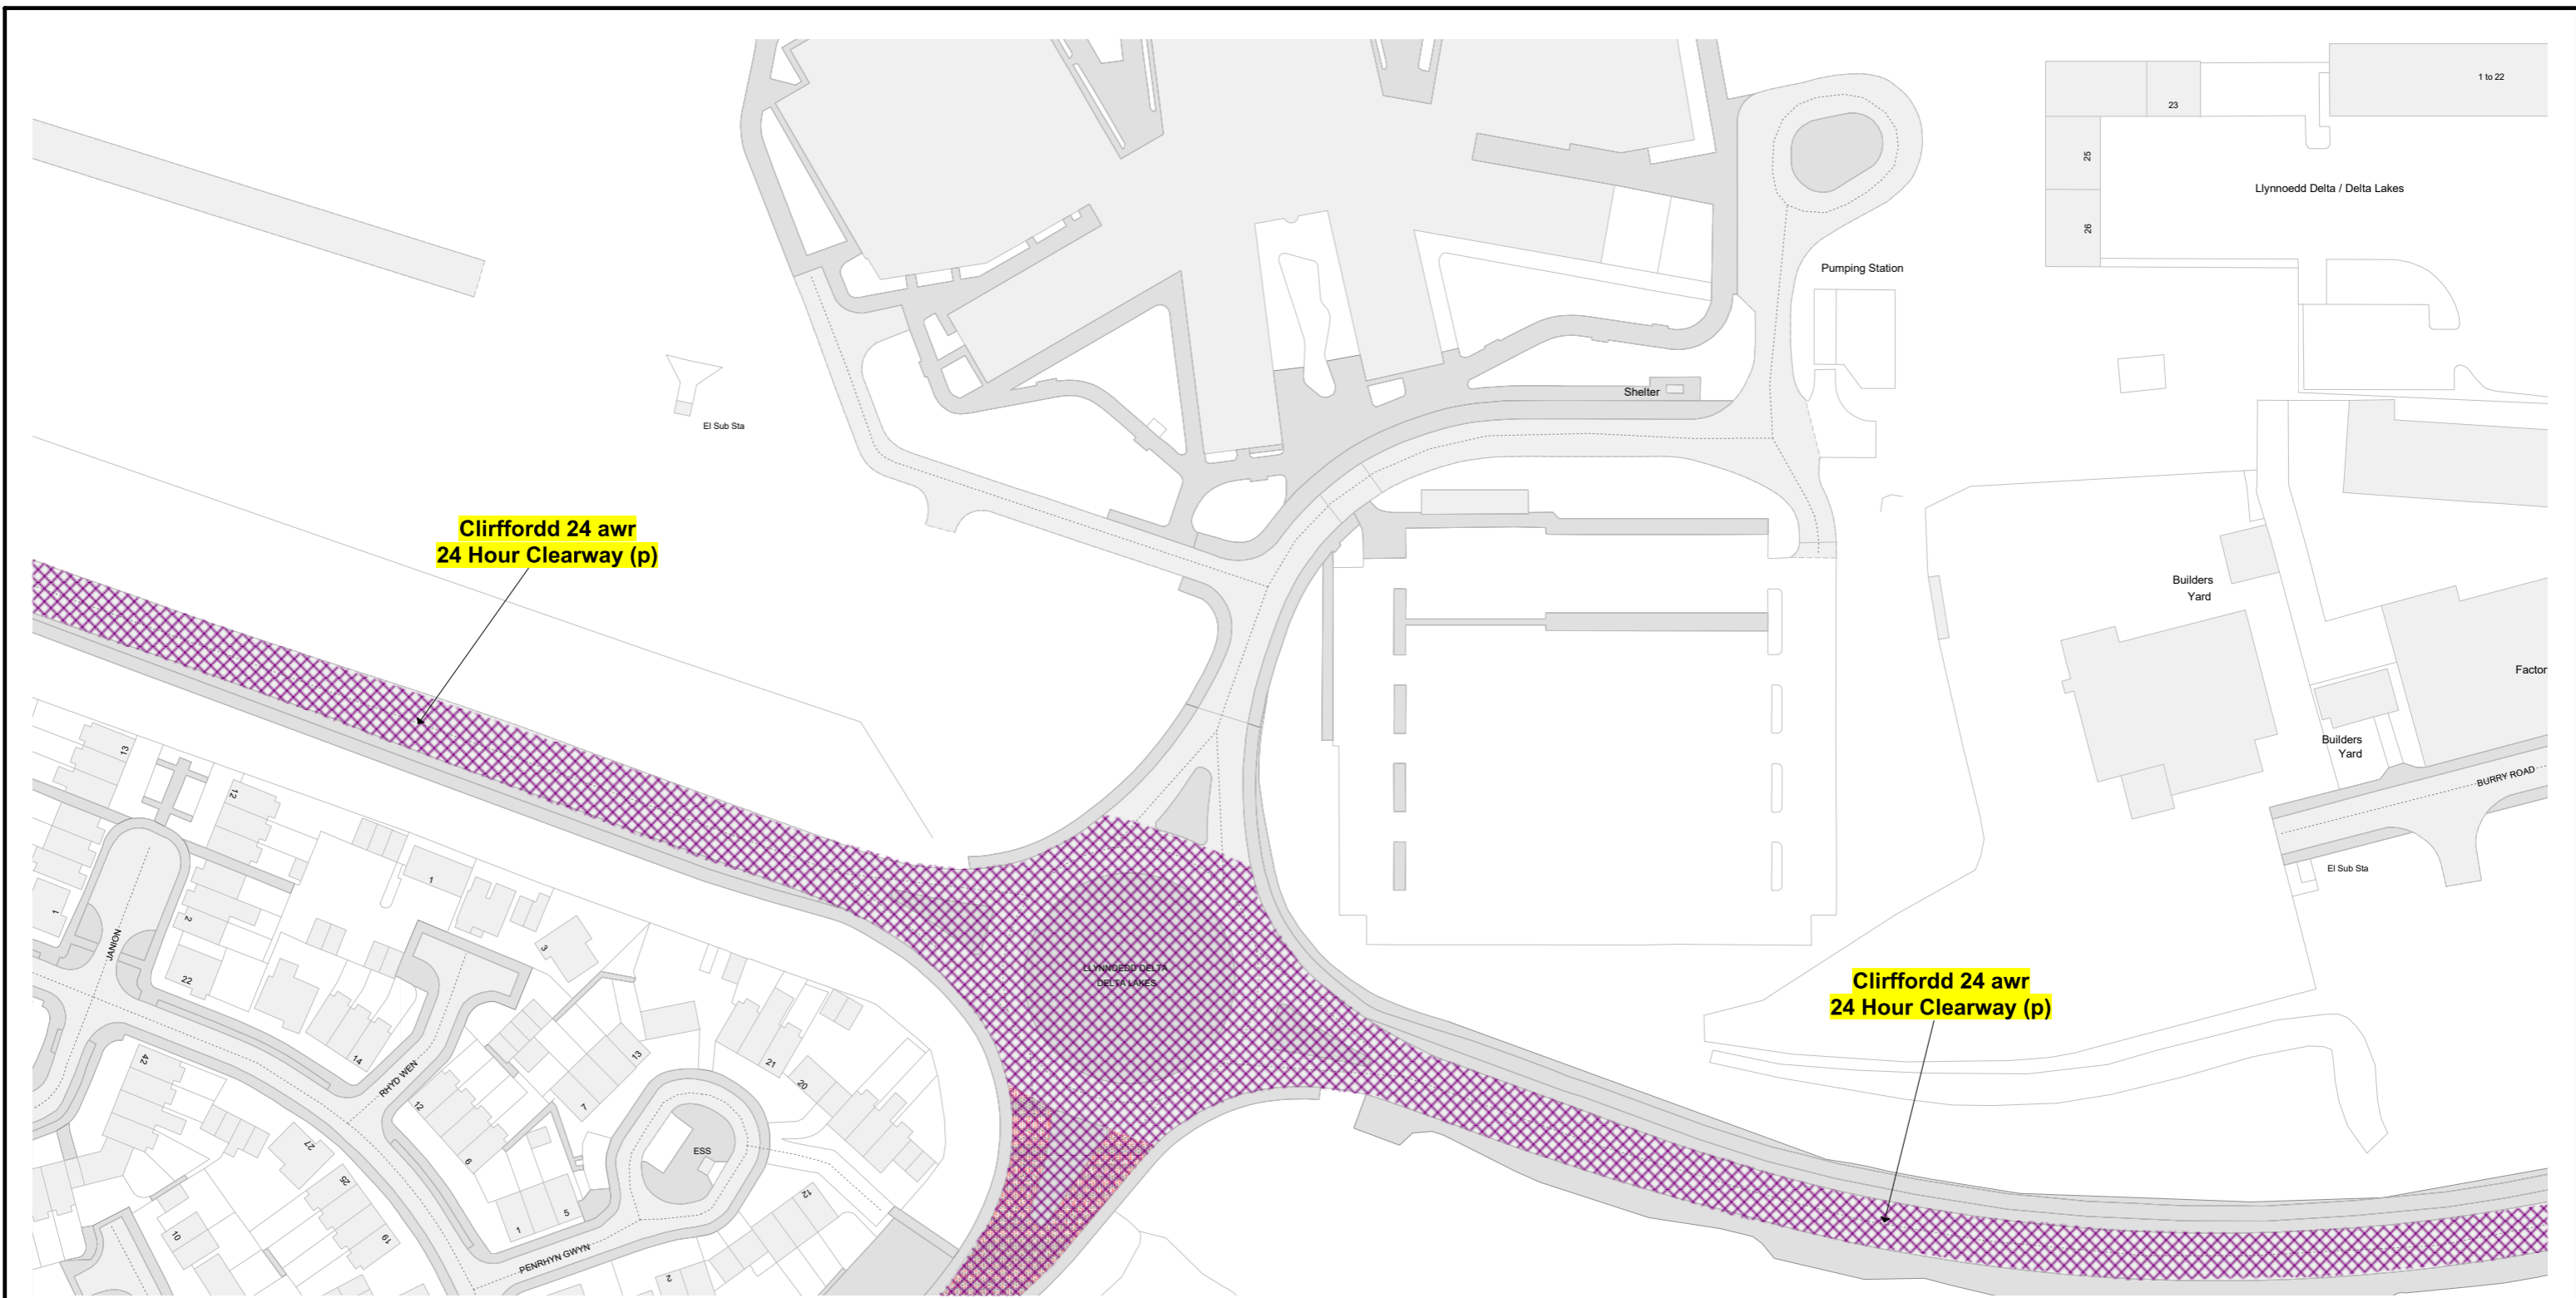

**Cyngor Sir Gâr
Carmarthenshire County Council**
Parc Myrddin,
Waun Dew / Richmond Terrace,
Caerfyrddin / Carmarthen
SA31 1HQ

GORCHYMYN / ORDER:
CYDGRYNHOI SIR GAERFYRDDIN
(FFYRDD AMRYWIOL, LLANELLI)
(GORCHYMYN FFYRDD CLIR 24-AWR)
2026

Dim aros unrhyw bryd -i'w ddirymu/No waiting at any time to be revoked
 Clirffordd 24 awr/24 Hour Clearway

Cyf. Teil / Tile ref.	CK224
Statws / Status	ARFAETHEDIG PROPOSED
Rhif adolygiad / Revision no.	6
Dyddiad gweithredol / Operative date	
Graddfa / Scale	1 : 1250