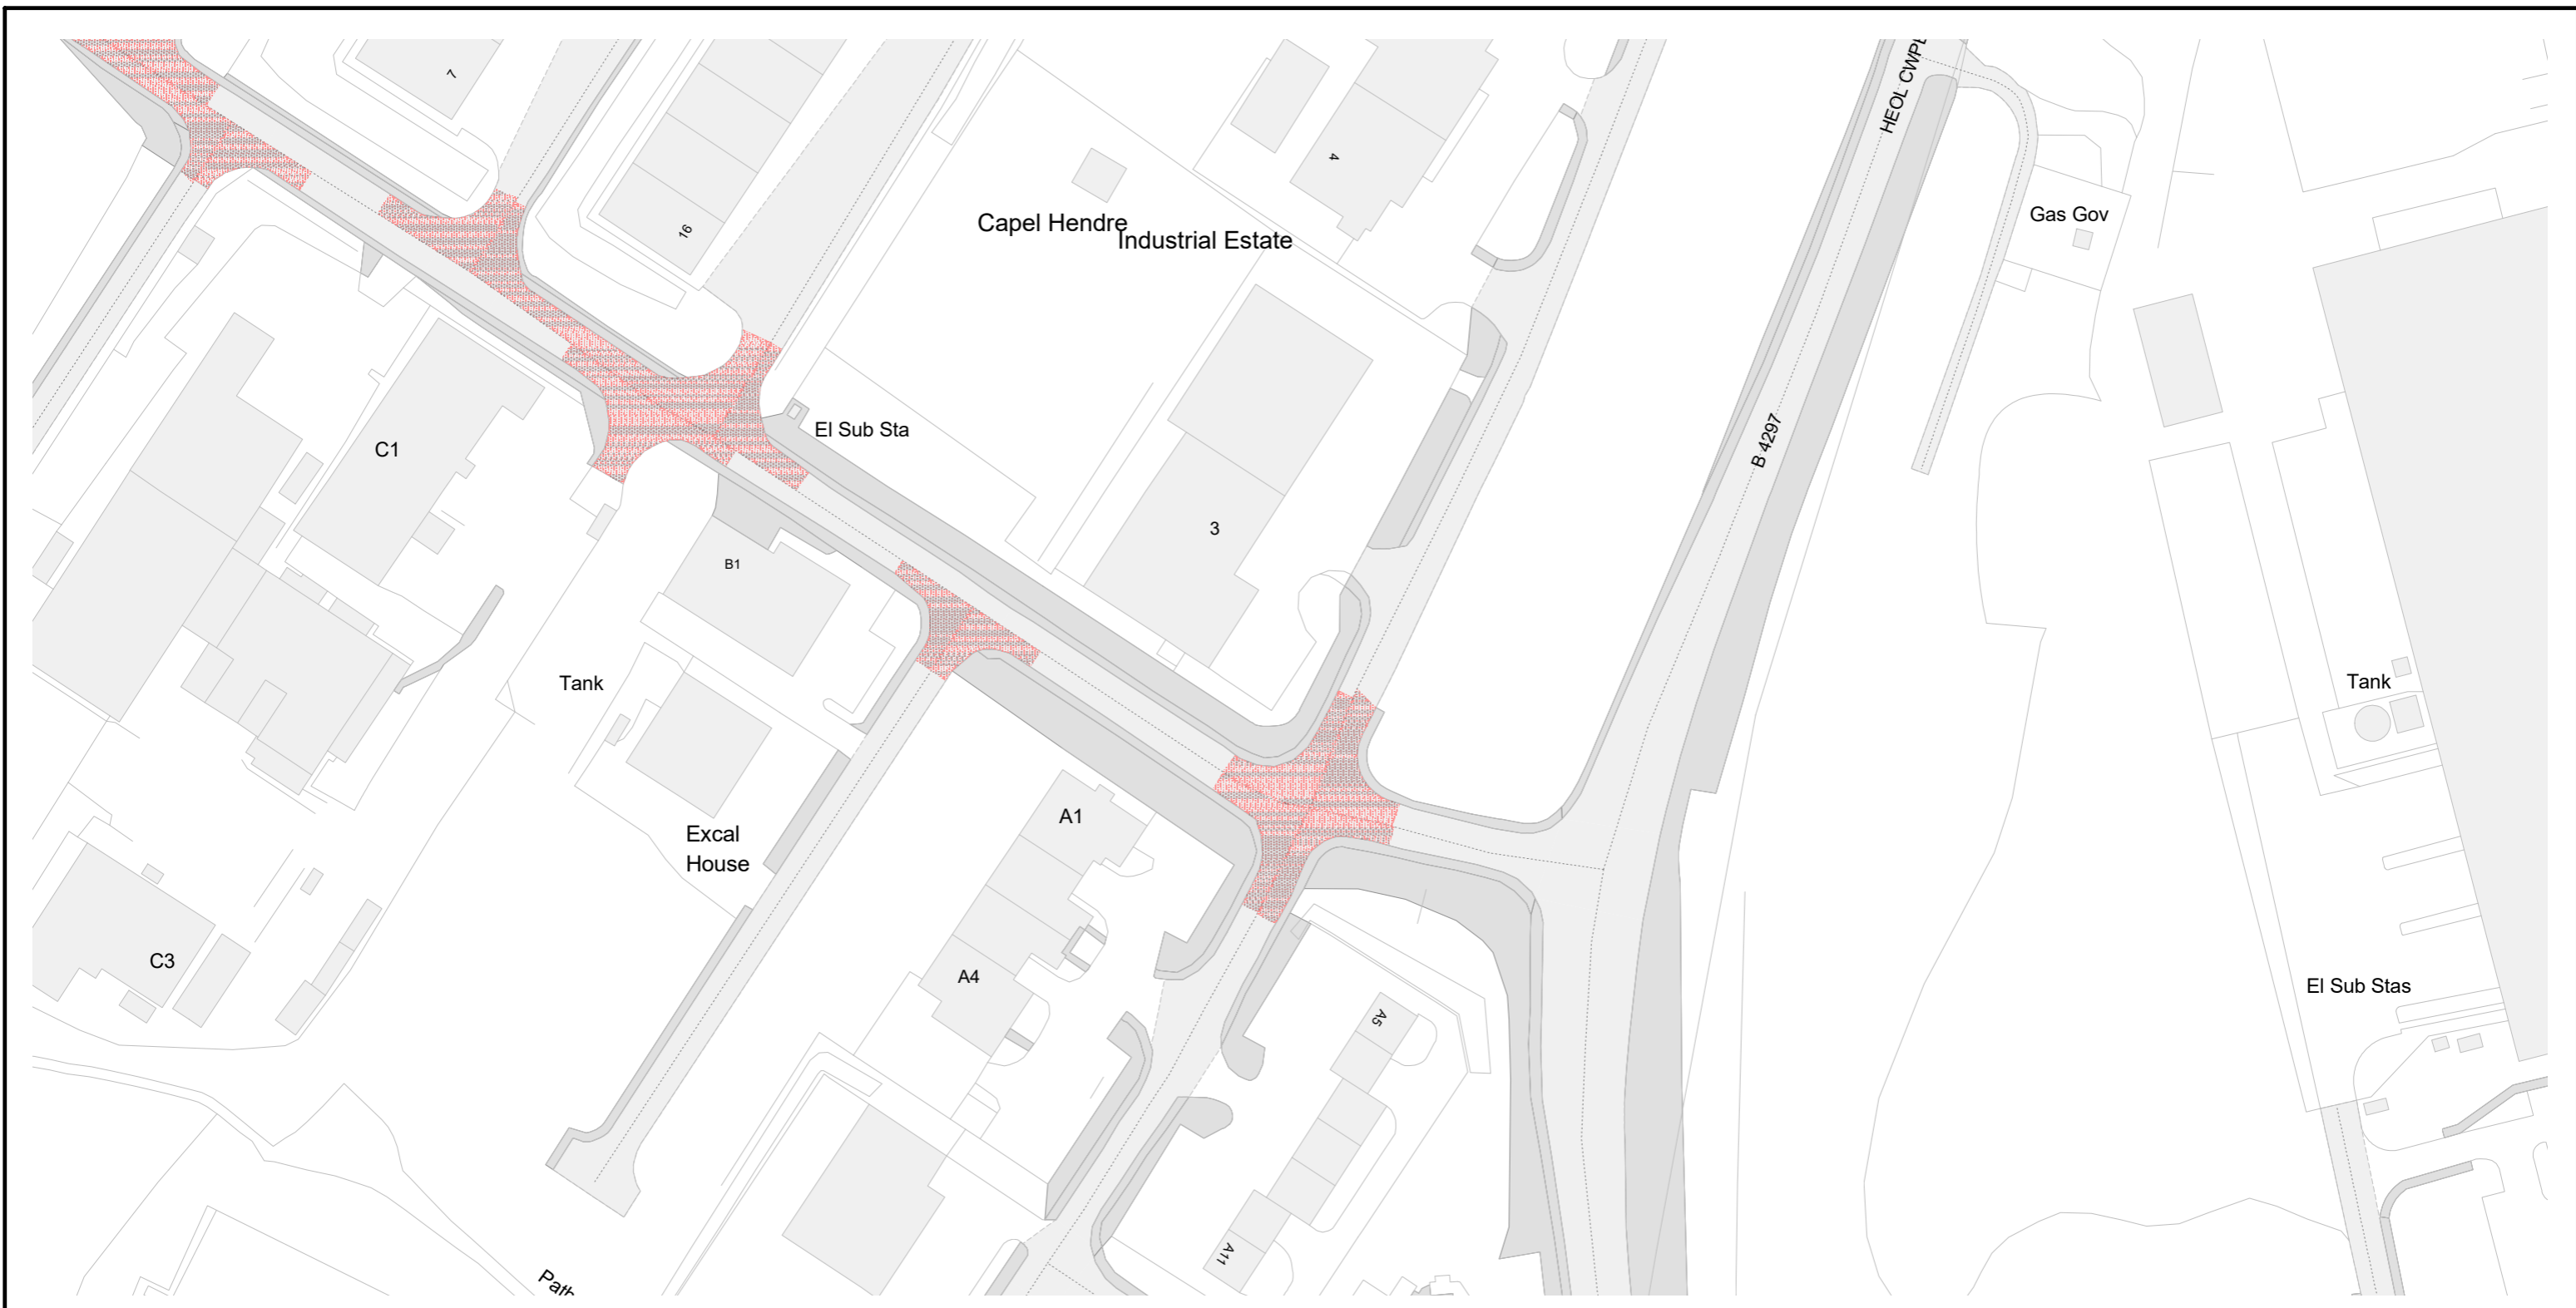

Cyngor Sir Gâr Carmarthenshire County Council Parc Myrddin, Waun Dew / Richmond Terrace, Caerfyrddin / Carmarthen SA31 1HQ	
Cyf. Teil / Tile ref.	DB174
Statws / Status	CADARNHAWYD CONFIRMED
Rhif adolygiad / Revision no.	3
Dyddiad gweithredol / Operative date	15/05/2026
Graddfa / Scale	1 : 1250

**CYFEIRIADAU TEILS CYFAGOS
ADJACENT TILE REFERENCES**

GORCHYMYN / ORDER:
GORCHYMYN CYDGRYNHOI SIR
GAERFYRDDIN (AC EITHRIO
CAERFYRDDIN, LLANELLI A RHYDAMAN)
(CYFYNGU AR AROS A MANNAU PARCIO
AR Y STRYD) (AMRYWIAD RHIF 42) 2025

THE COUNTY OF CARMARTHENSIRE
(WITH THE EXCEPTION OF CARMARTHEN,
LLANELLI AND AMMANFORD) (WAITING
RESTRICTION AND STREET PARKING
PLACES) CONSOLIDATION
(VARIATION NUMBER 42) ORDER 2025

(c) Hawlfraint y Goron a hawliau cronfa ddata 2026
Arolwg Ordnans AC0000810849 / (c) Crown copyright and
database rights 2026 Ordnance Survey AC0000810849

Allwedd i'r mathau o gyfyngiadau a ddangosir \ Key to restriction types displayed

- Dim aros unrhyw bryd/No waiting at any time
- Parking zones