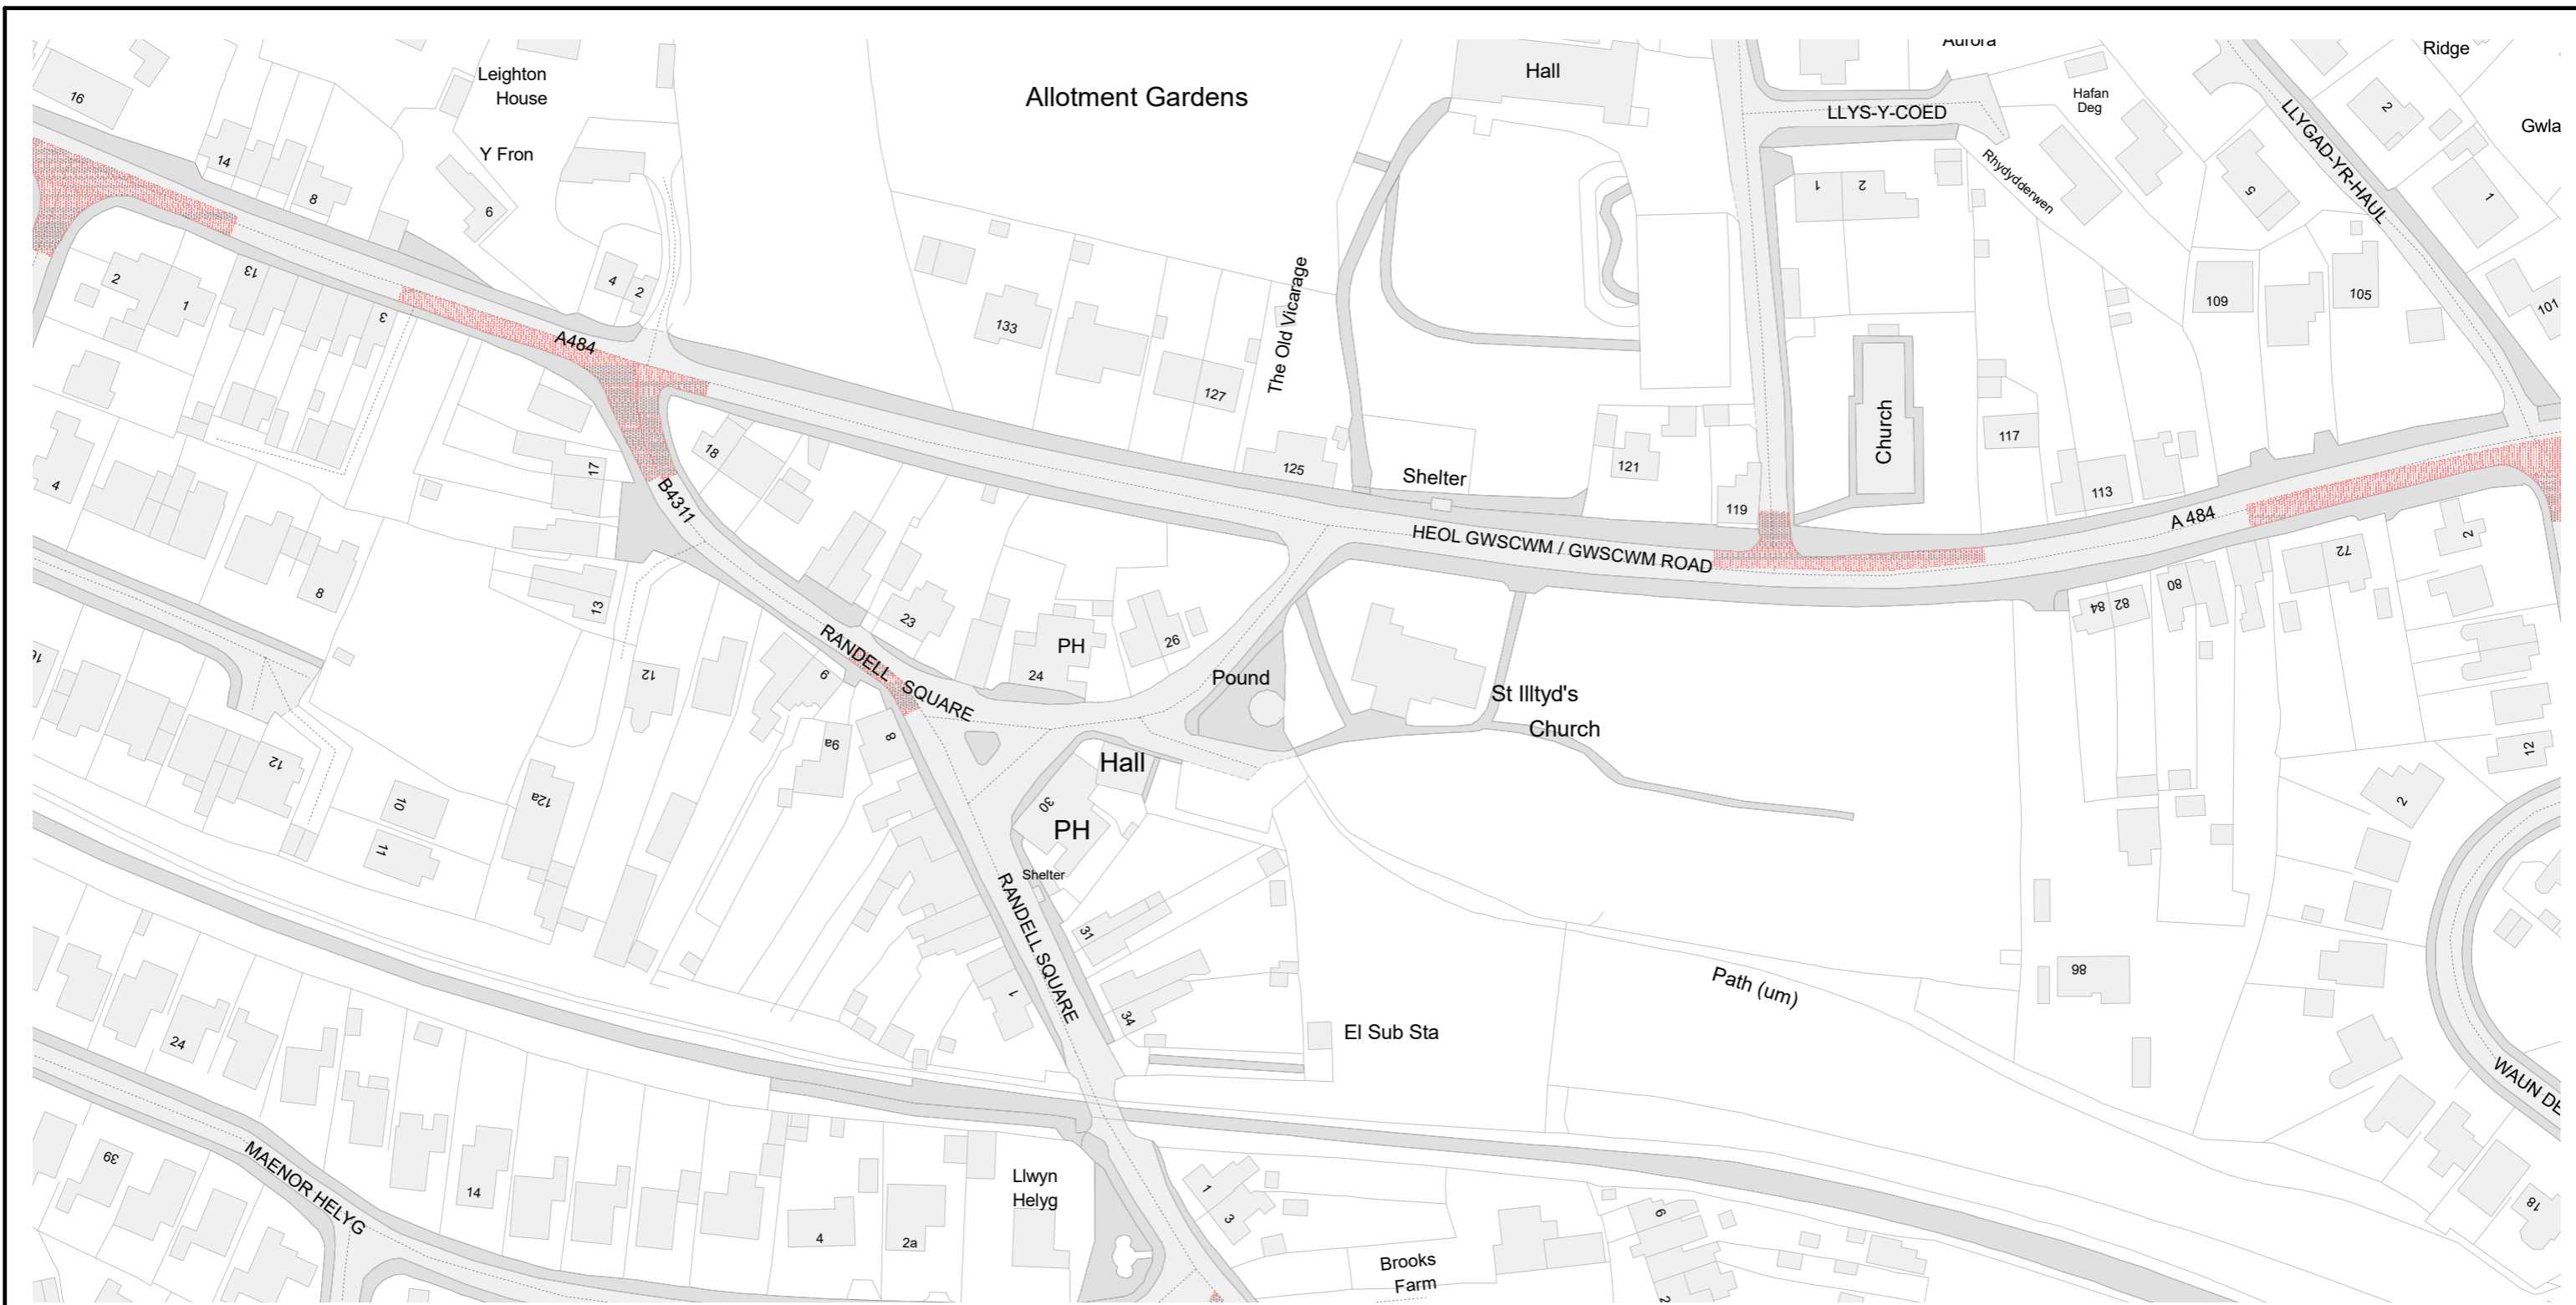

Cyngor Sir Gâr Carmarthenshire County Council Parc Myrddin, Waun Dew / Richmond Terrace, Caerfyrddin / Carmarthen SA31 1HQ	
Cyf. Teil / Tile ref.	BU213
Statws / Status	CADARNHAWYD CONFIRMED (including Temp\Exp Orders)
Rhif adolygiad / Revision no.	15
Dyddiad gweithredol / Operative date	15/05/2026
Graddfa / Scale	1 : 1250