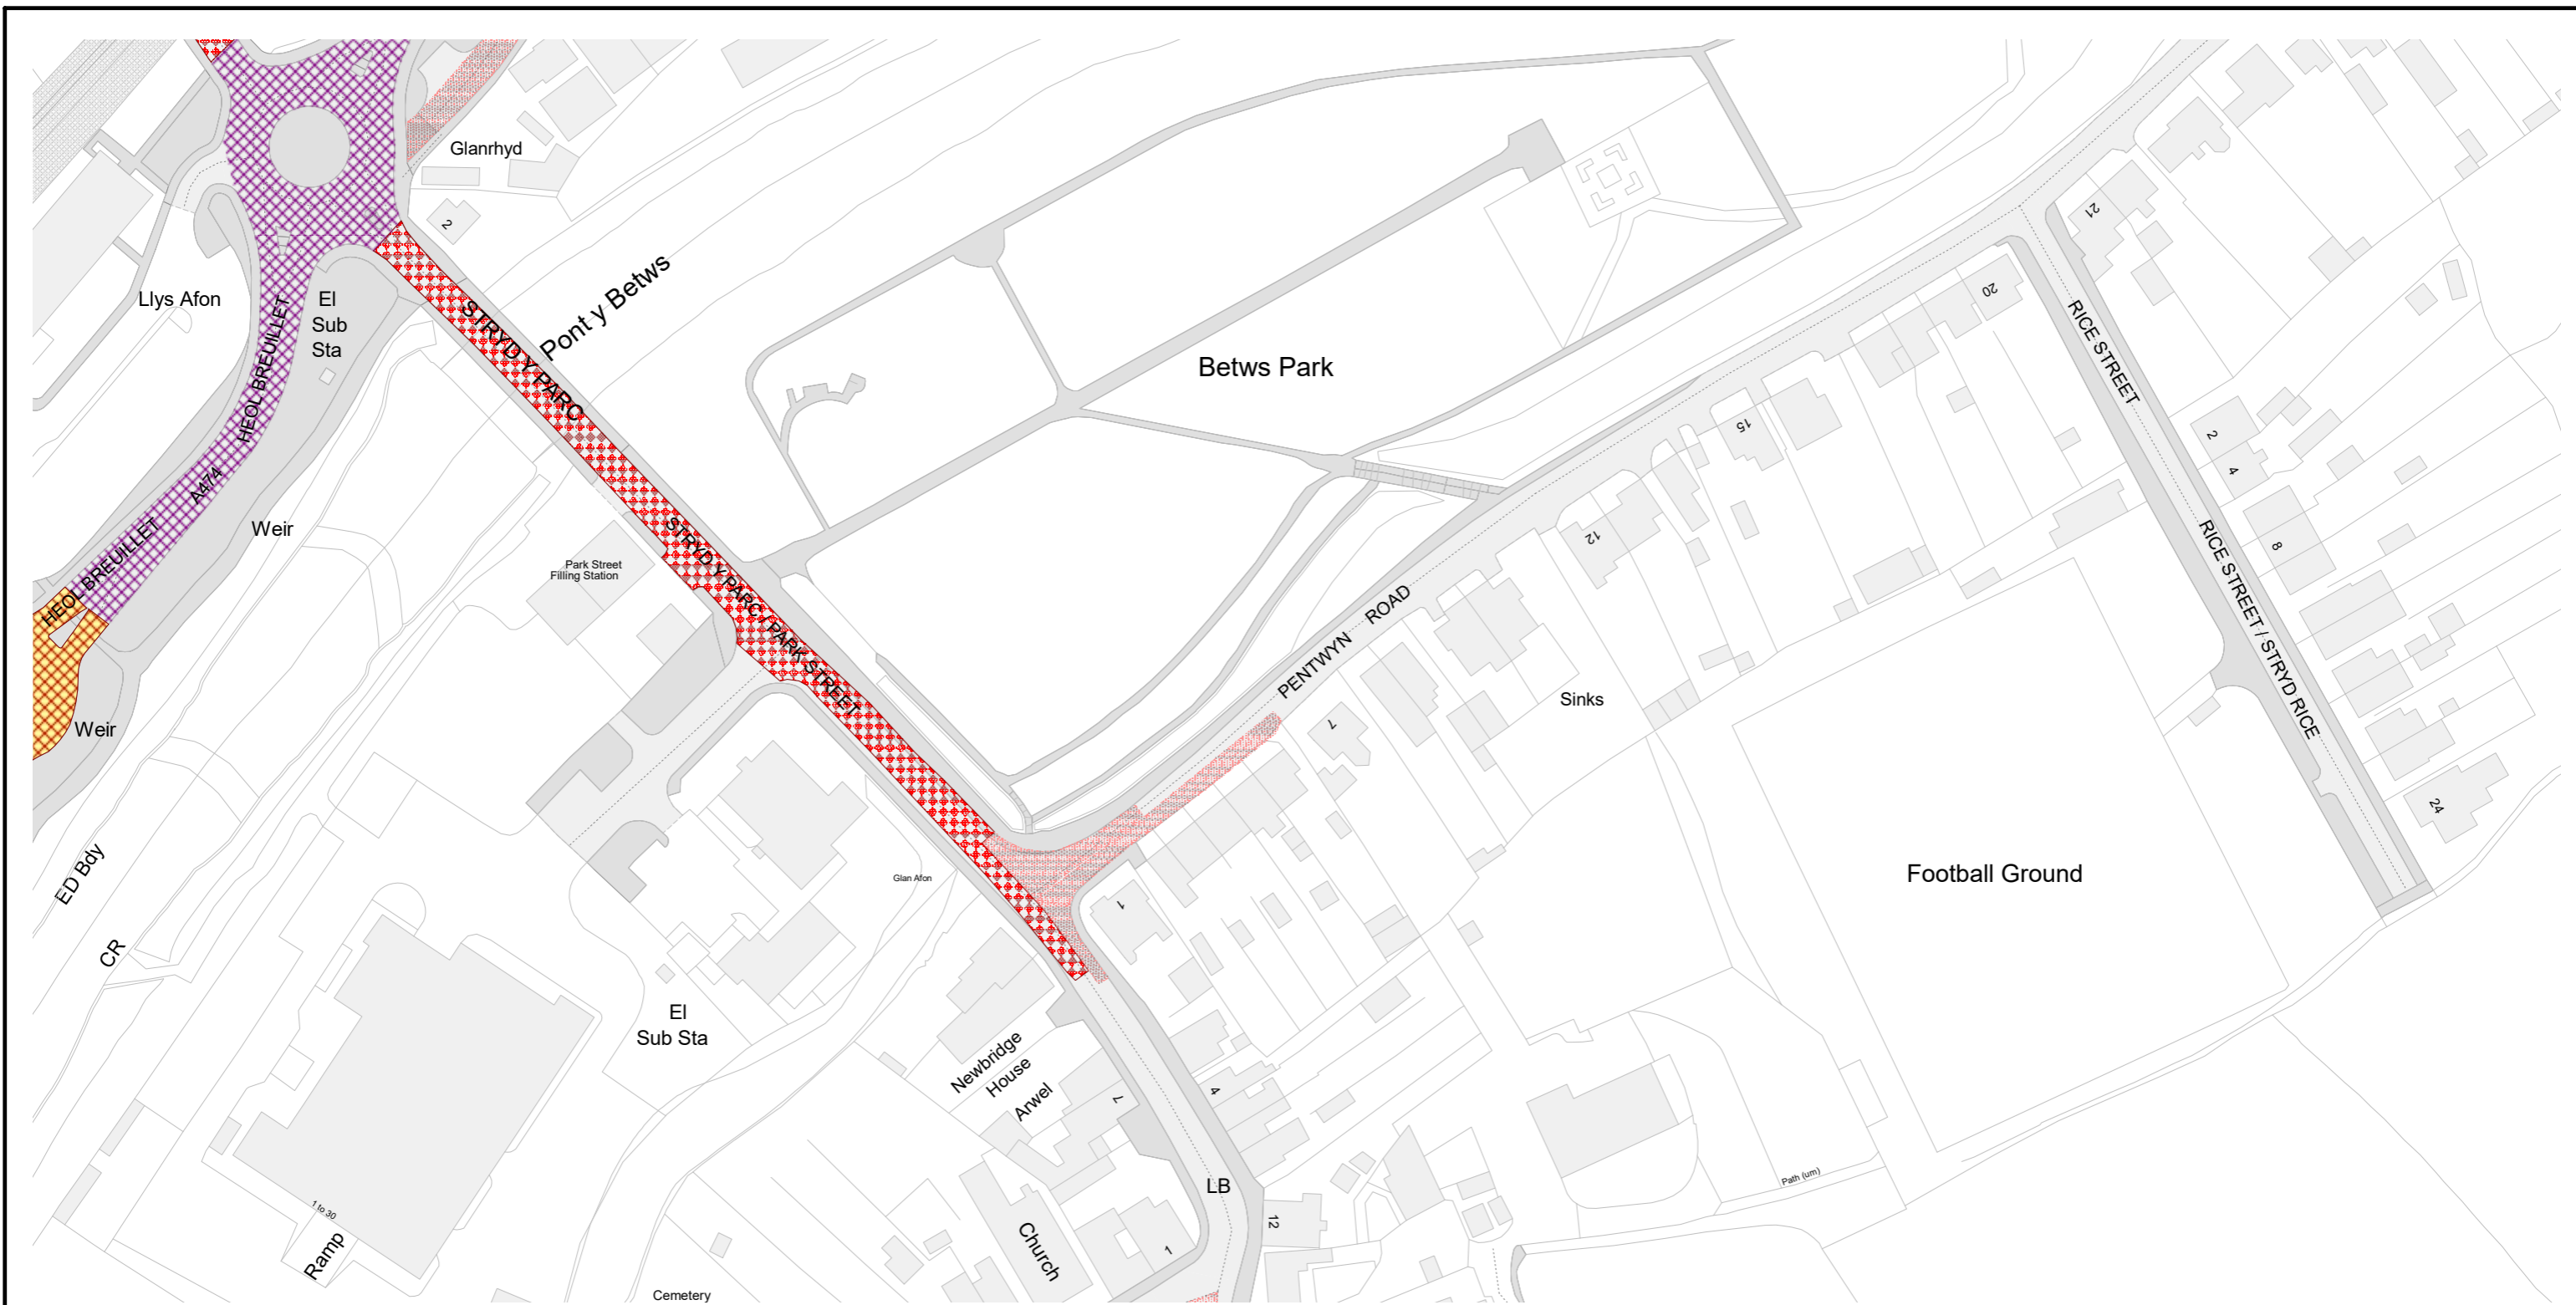

Cyngor Sir Gâr Carmarthenshire County Council Parc Myrddin, Waun Dew / Richmond Terrace, Caerfyrddin / Carmarthen SA31 1HQ	
Cyf. Teil / Tile ref.	DJ170
Statws / Status	CADARNHAWYD CONFIRMED
Rhif adolygiad / Revision no.	7
Dyddiad gweithredol / Operative date	15/05/2026
Graddfa / Scale	1 : 1250

DJ169

DJ171

**CYFEIRIADAU TEILS CYFAGOS
ADJACENT TILE REFERENCES**

GORCHYMYN / ORDER:
GORCHYMYN CYDGRYNHOI SIR
GAERFYRDDIN (AC EITHRIO
CAERFYRDDIN, LLANELLI A RHYDAMAN)
(CYFYNGU AR AROS A MANNAU PARCIO
AR Y STRYD) (AMRYWIAD RHIF 42) 2025

THE COUNTY OF CARMARTHENSIRE
(WITH THE EXCEPTION OF CARMARTHEN,
LLANELLI AND AMMANFORD) (WAITING
RESTRICTION AND STREET PARKING
PLACES) CONSOLIDATION
(VARIATION NUMBER 42) ORDER 2025

(c) Hawlfraint y Goron a hawliau cronfa ddata 2026
Arolwg Ordnans AC0000810849 / (c) Crown copyright and
database rights 2026 Ordnance Survey AC0000810849

Allwedd i'r mathau o gyfyngiadau a ddangosir \ Key to restriction types displayed

- Dim aros Dim llwytho unrhyw bryd/No waiting No Loading At Any Time
- Dim aros Llun-Sad 9am-6pm/No waiting Mon-Sat 9am-6pm
- Dim aros unrhyw bryd/No waiting at any time
- Clirffordd 24 awr/24 Hour Clearway
- Parking zones