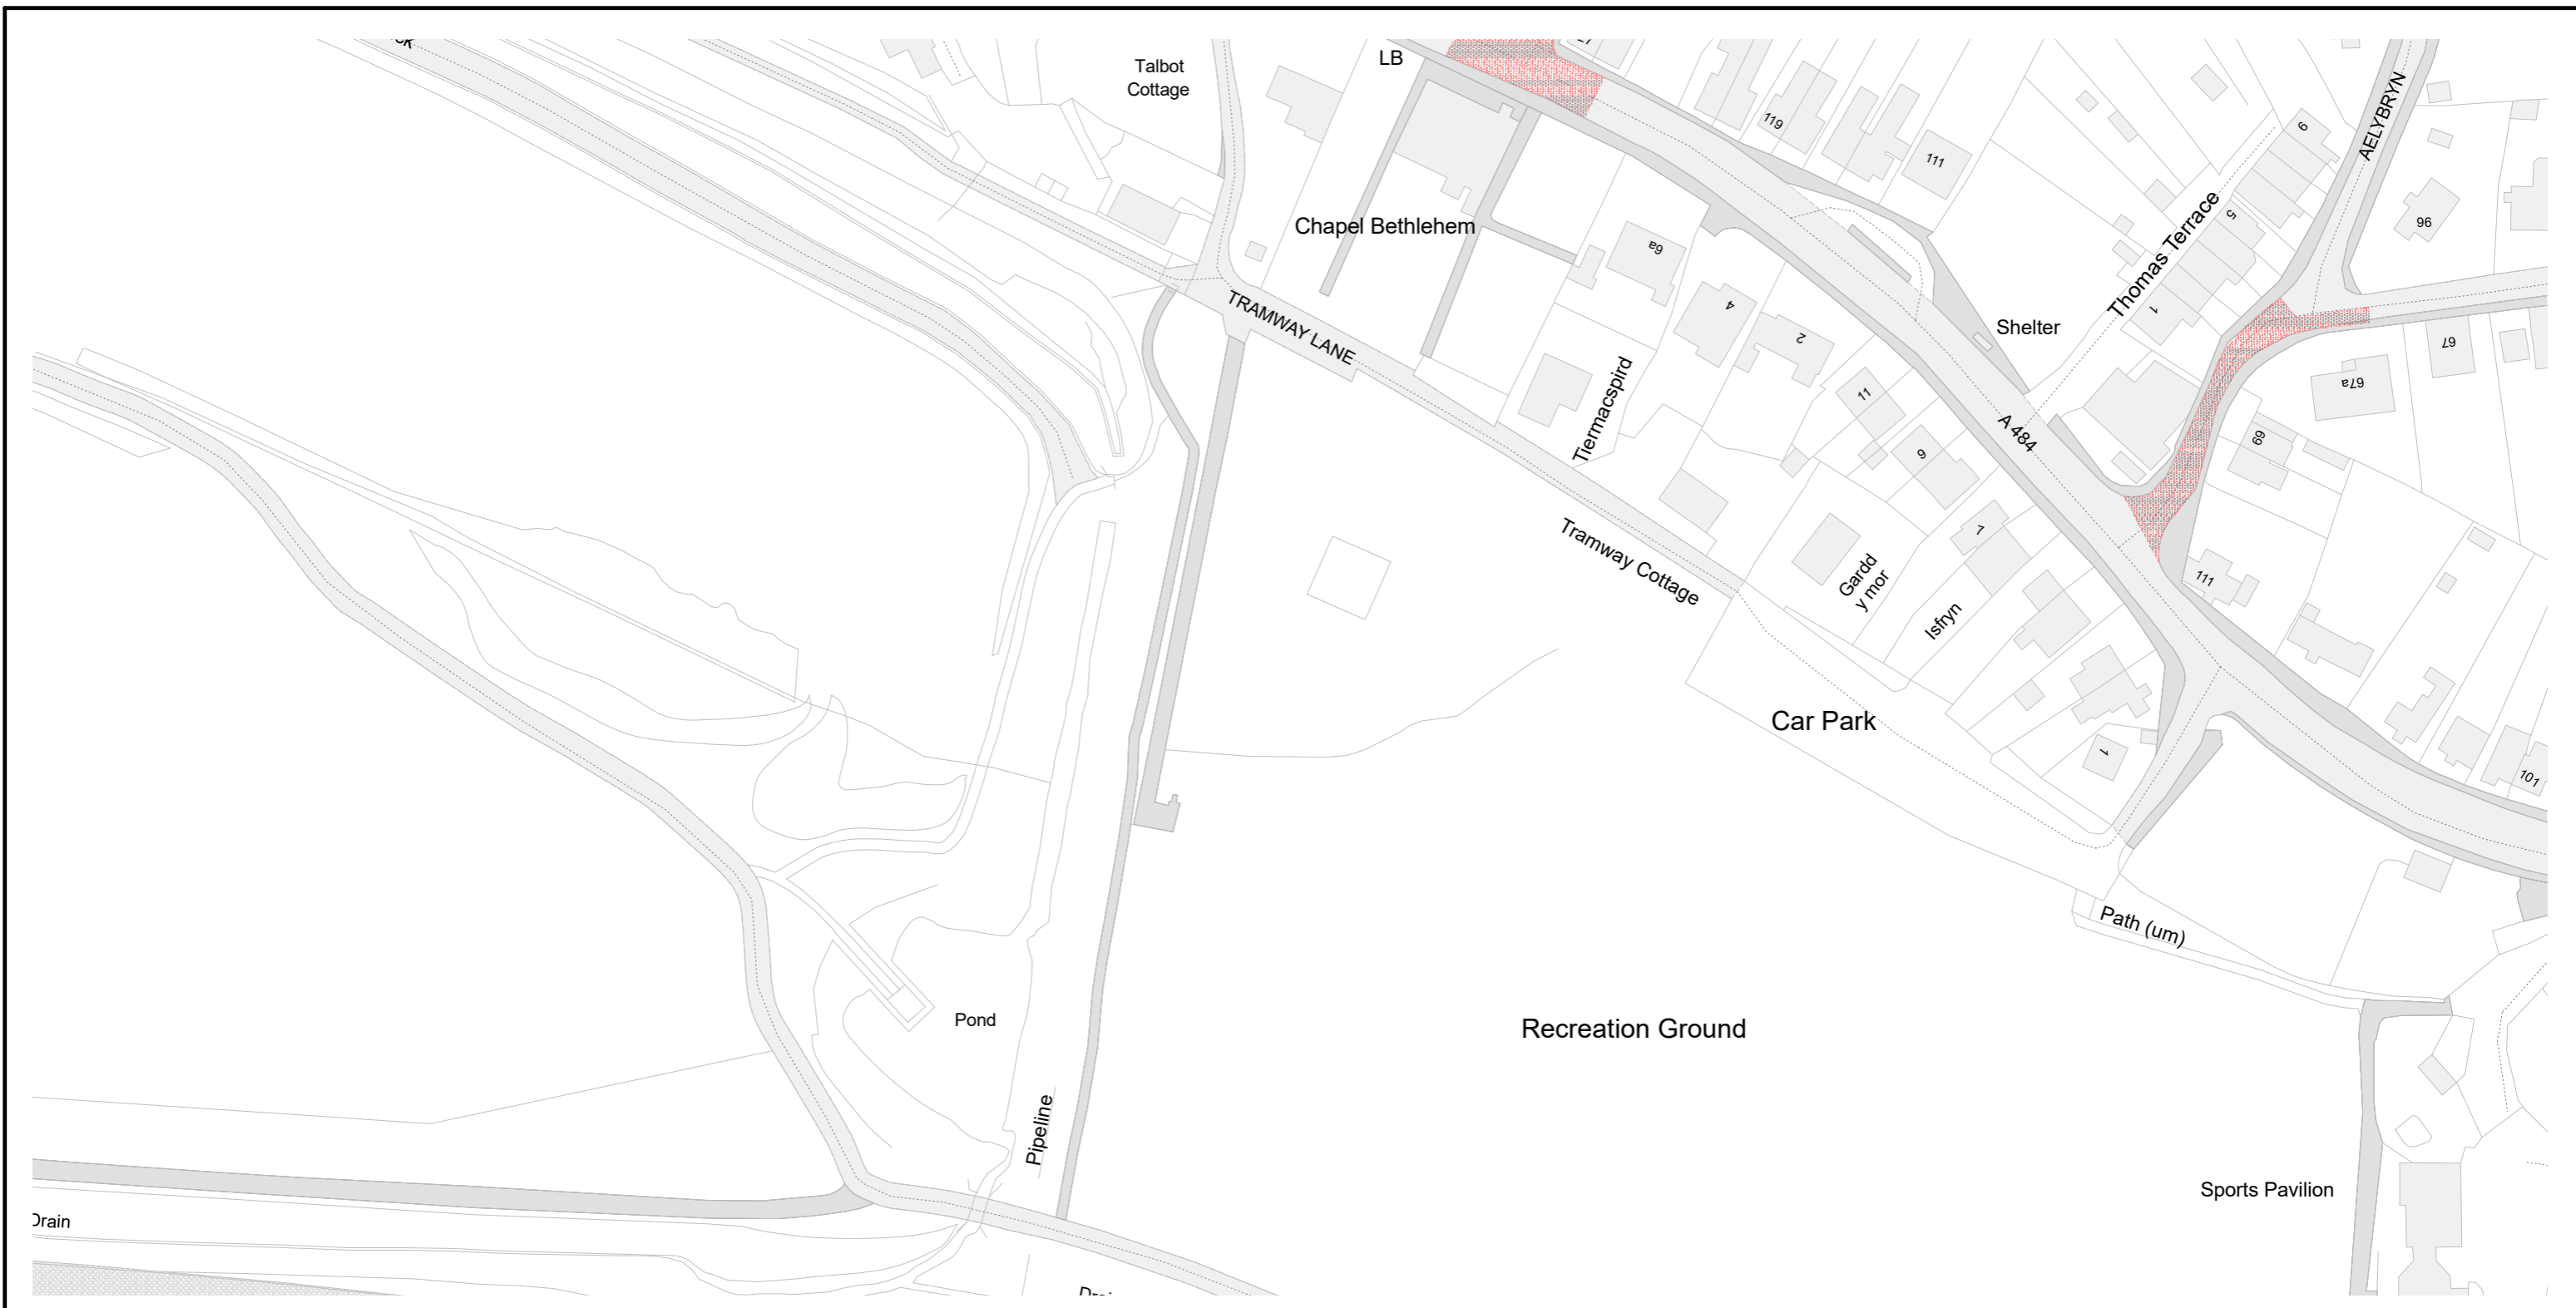

Cyngor Sir Gâr Carmarthenshire County Council Parc Myrddin, Waun Dew / Richmond Terrace, Caerfyrddin / Carmarthen SA31 1HQ	
Cyf. Teil / Tile ref.	CD214
Statws / Status	CADARNHAWYD CONFIRMED
Rhif adolygiad / Revision no.	10
Dyddiad gweithredol / Operative date	15/05/2026
Graddfa / Scale	1 : 1250