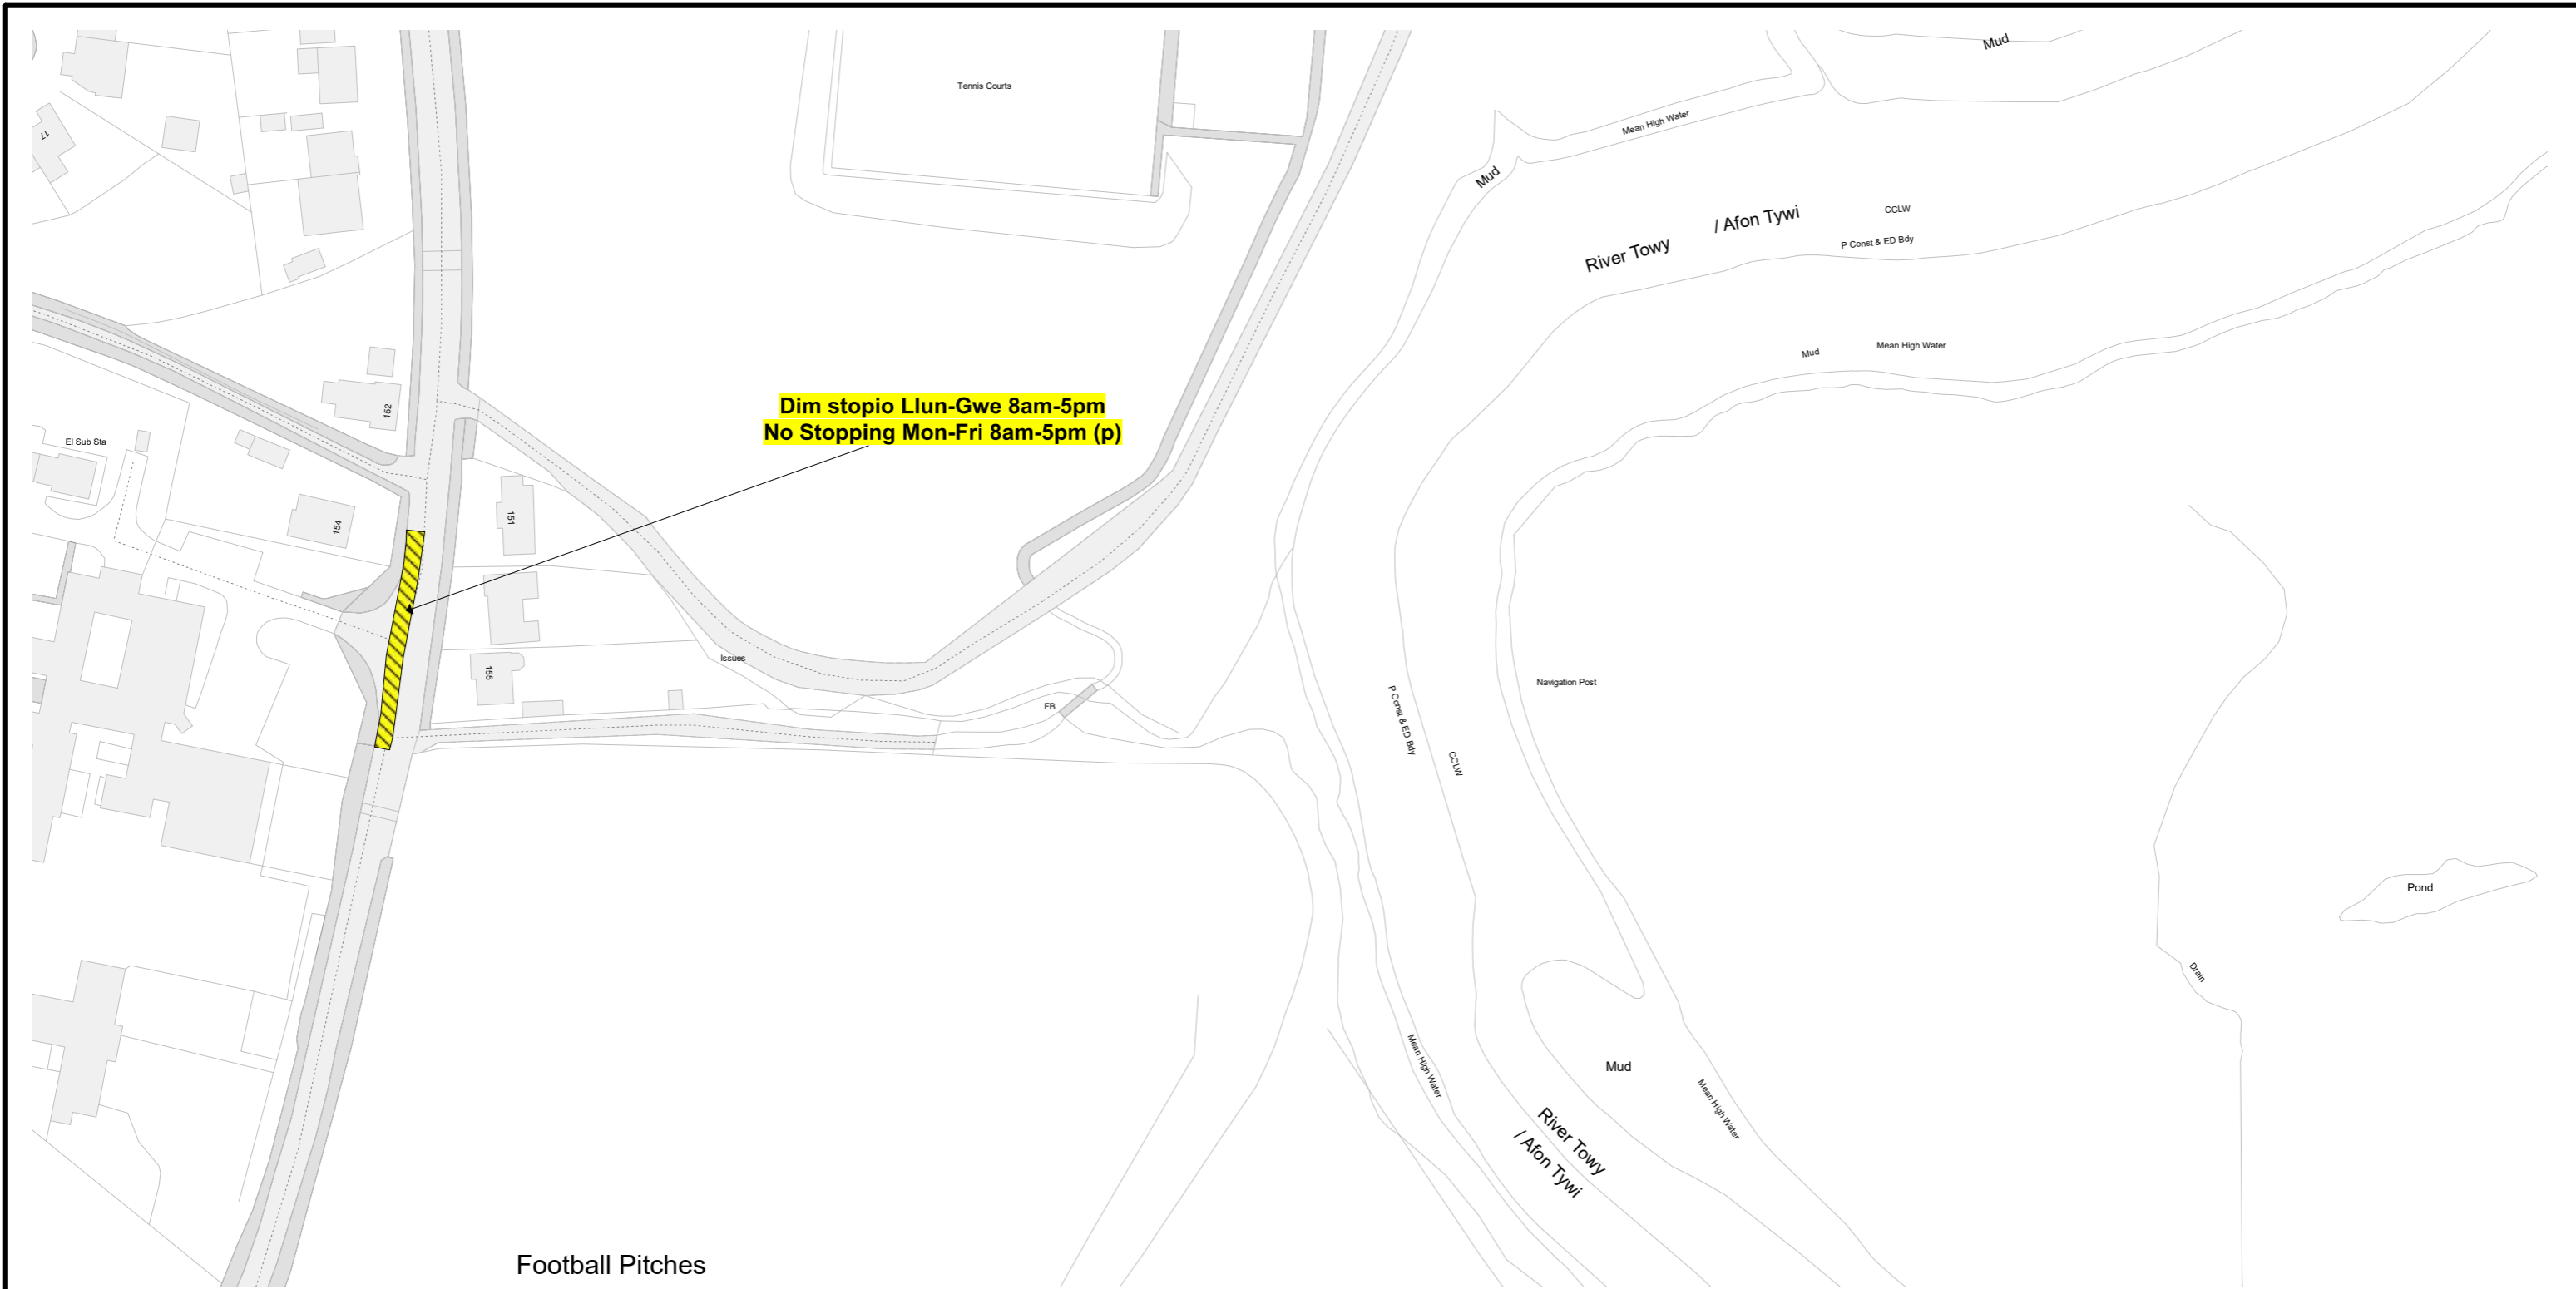

**Cyngor Sir Gâr
Carmarthenshire County Council**
Parc Myrddin,
Waun Dew / Richmond Terrace,
Caerfyrddin / Carmarthen
SA31 1HQ

GORCHYMYN / ORDER:

Gorchymyn Sir Gaerfyrddin
(Gwahardd stopio y tu allan i
ysgolion) (Caerfyrddin) (Arbrofol) 2025

The County of Carmarthenshire
(Prohibition of stopping outside
schools) (Carmarthen) (Experimental)
Order 2025

Allwedd i'r mathau o gyfyngiadau a ddangosir \ Key to restriction types displayed

Dim stopio Llun-Gwe 8am-5pm/No Stopping Mon-Fri 8am-5pm

Cyf. Teil / Tile ref.	BP144
Statws / Status	ARFAETH
Rhif adolygiad / Revision no.	1
Dyddiad gweithredol / Operative date	
Graddfa / Scale	1 : 1250

BP143

**CYFEIRIADAU TEILS CYFAGOS
ADJACENT TILE REFERENCES**

(c) Hawlfraint y Goron a hawliau cronfa ddata 2024
Arolwg Ordnans AC0000810849/ (c) Crown copyright and
database rights 2024 Ordnance Survey AC0000810849