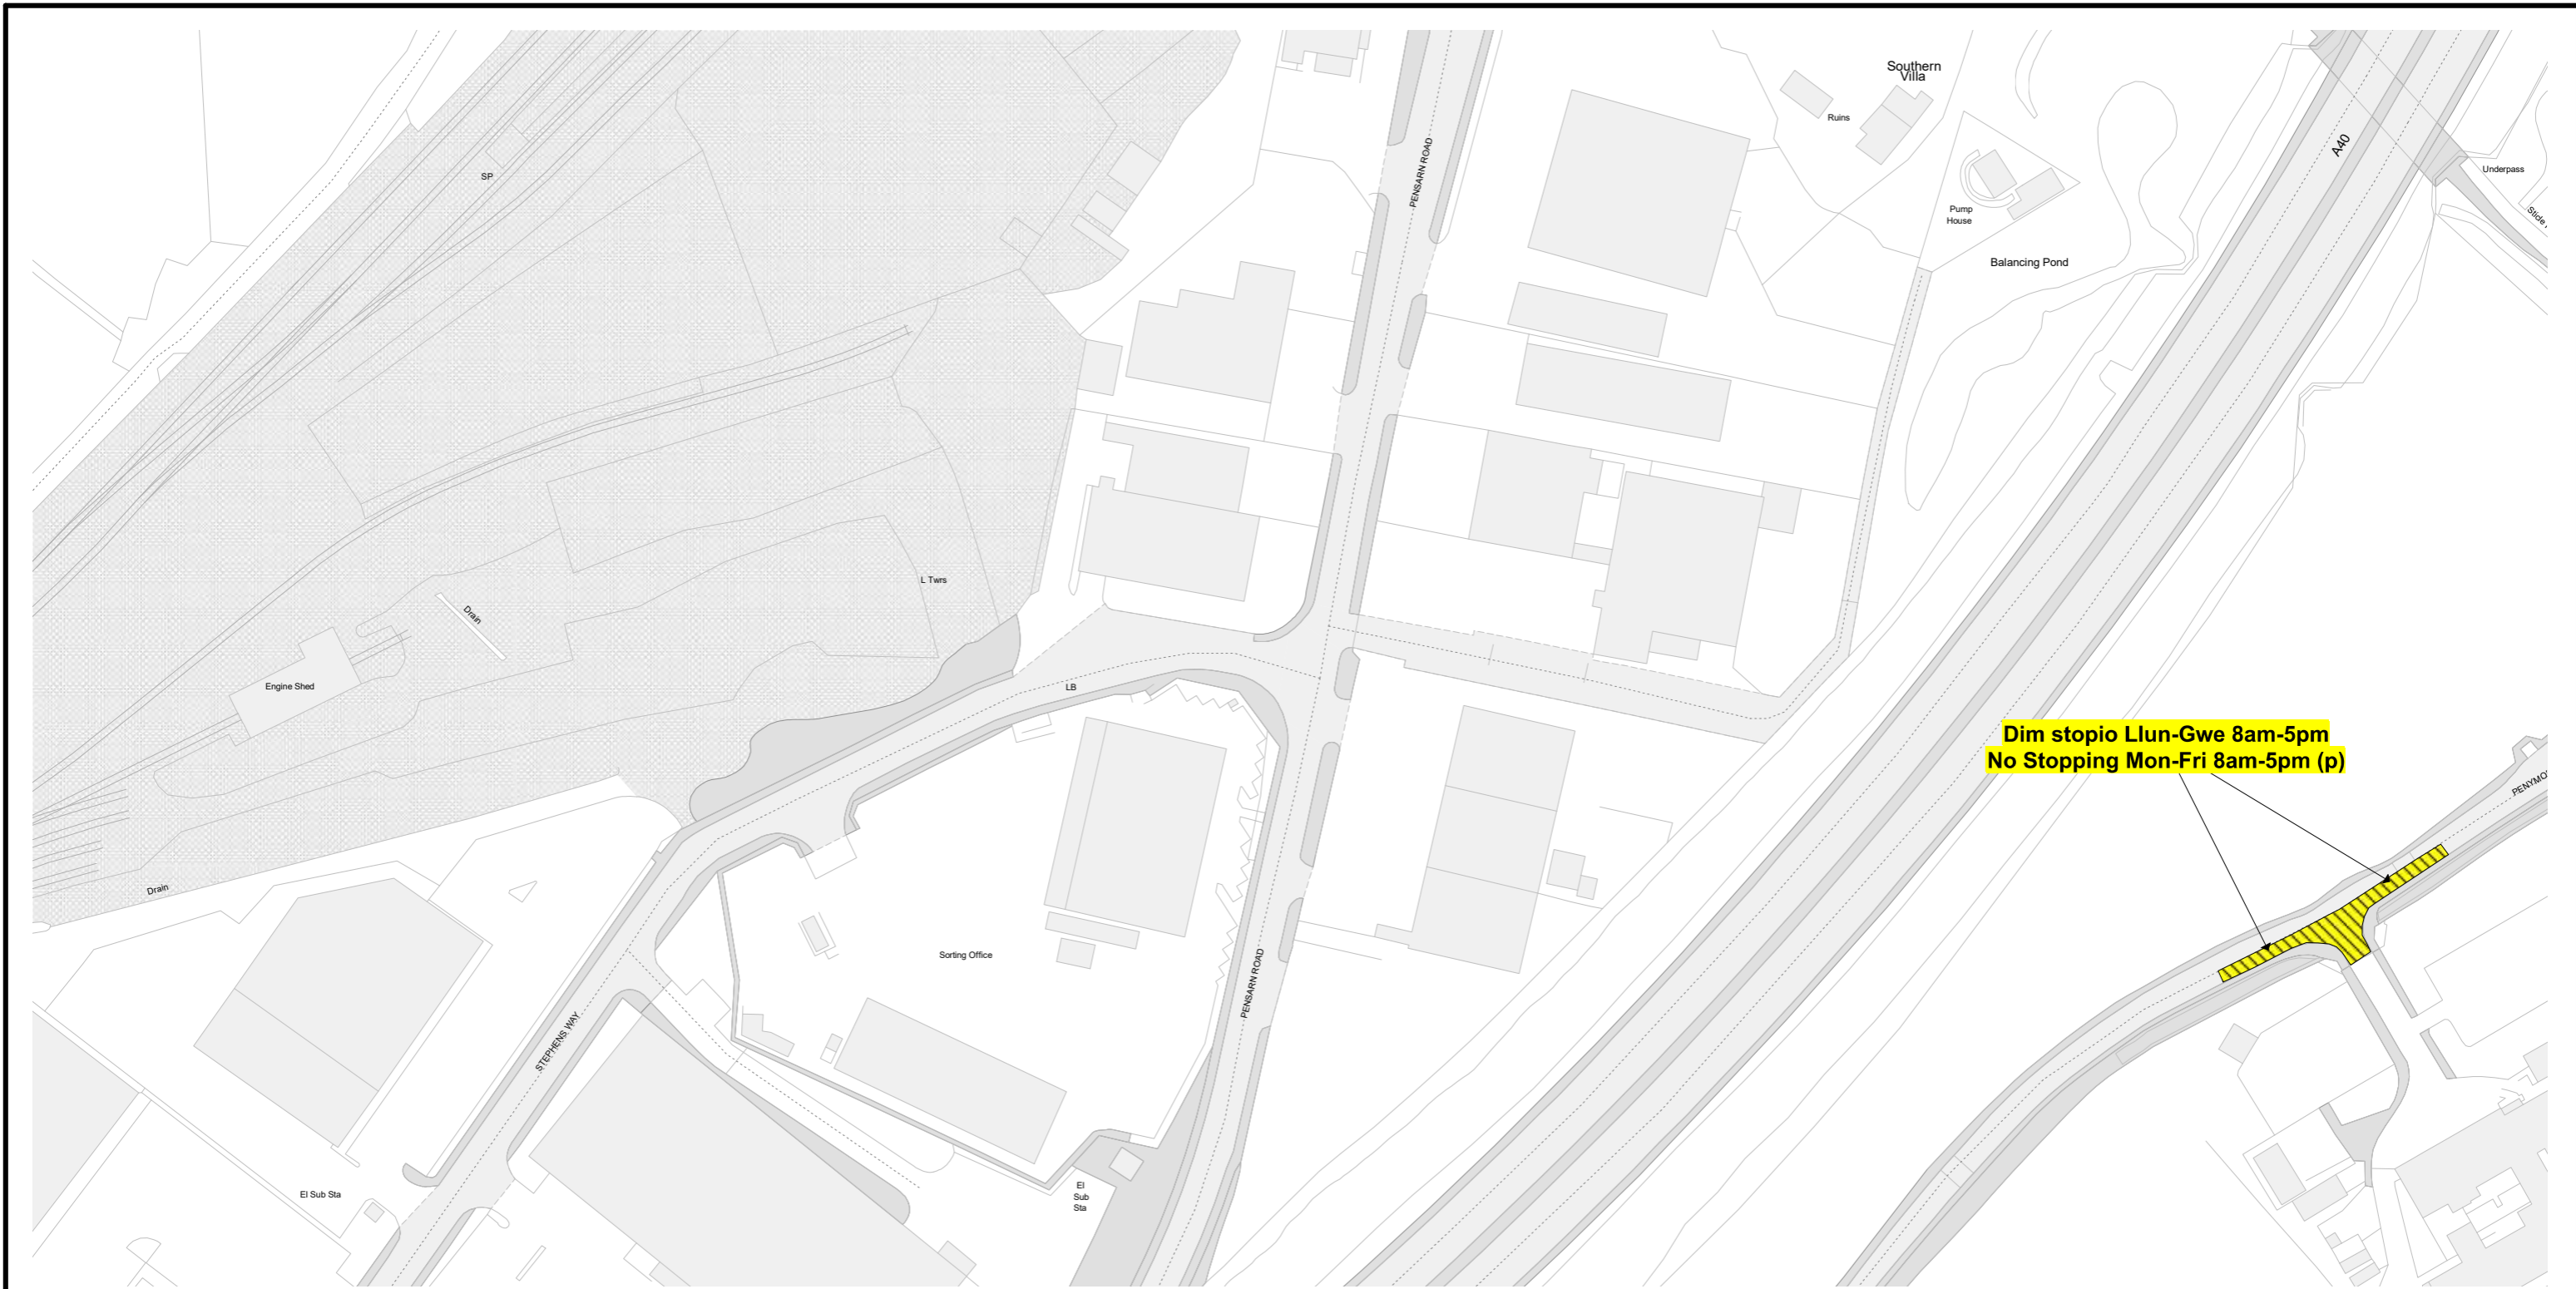

**Dim stopio Llun-Gwe 8am-5pm
No Stopping Mon-Fri 8am-5pm (p)**

**Cyngor Sir Gâr
Carmarthenshire County Council**
Parc Myrddin,
Waun Dew / Richmond Terrace,
Caerfyrddin / Carmarthen
SA31 1HQ

GORCHYMYN / ORDER:

Gorchymyn Sir Gaerfyrddin
(Gwahardd stopio y tu allan i
ysgolion) (Caerfyrddin) (Arbrofol) 2025

Allwedd i'r mathau o gyfyngiadau a ddangosir \ Key to restriction types displayed

Dim stopio Llun-Gwe 8am-5pm/No Stopping Mon-Fri 8am-5pm

Cyf. Teil / Tile ref.	BR140
Statws / Status	ARFAETH
Rhif adolygiad / Revision no.	1
Dyddiad gweithredol / Operative date	
Graddfa / Scale	1 : 1250

BR139

**CYFEIRIADAU TEILS CYFAGOS
ADJACENT TILE REFERENCES**

The County of Carmarthenshire
(Prohibition of stopping outside
schools) (Carmarthen) (Experimental)
Order 2025

(c) Hawlfraint y Goron a hawliau cronfa ddata 2024
Arolwg Ordnans AC0000810849/ (c) Crown copyright and
database rights 2024 Ordnance Survey AC0000810849