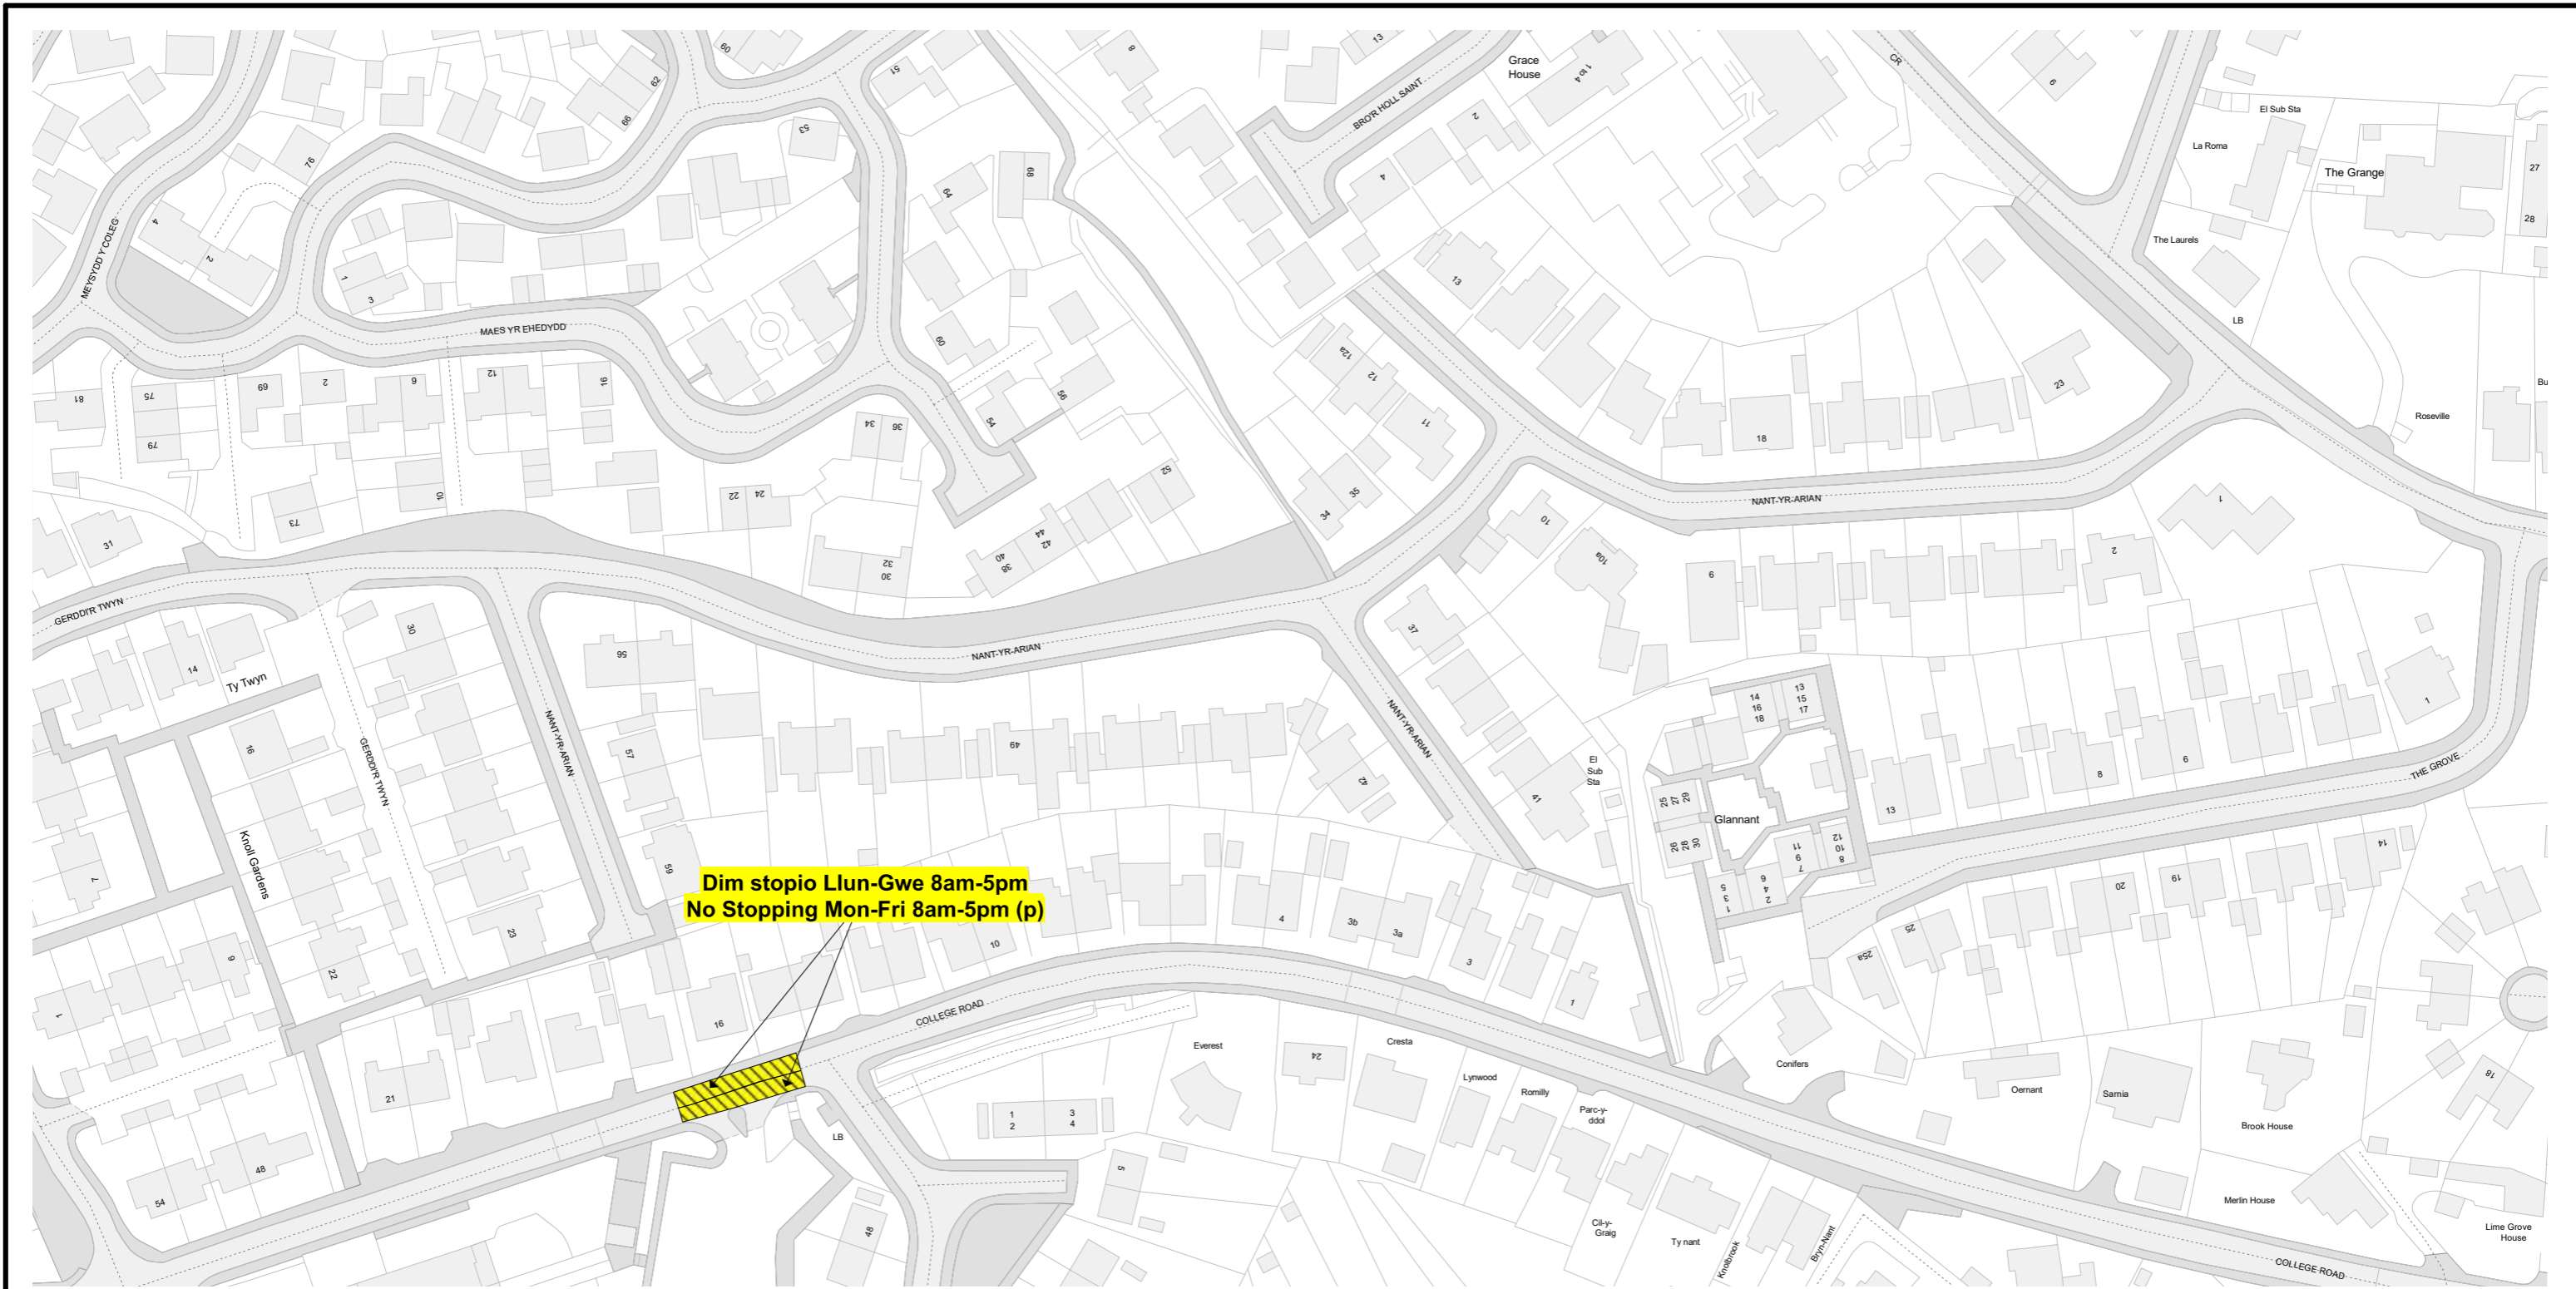

Dim stopio Llun-Gwe 8am-5pm
No Stopping Mon-Fri 8am-5pm (p)

Cyngor Sir Gâr
Carmarthenshire County Council
Parc Myrddin,
Waun Dew / Richmond Terrace,
Caerfyrddin / Carmarthen
SA31 1HQ

Cyf. Teil / Tile ref.	BP136
Statws / Status	ARFAETH
Rhif adolygiad / Revision no.	1
Dyddiad gweithredol / Operative date	
Graddfa / Scale	1 : 1250

CYFEIRIADAU TEILS CYFAGOS
ADJACENT TILE REFERENCES

GORCHYMYN / ORDER:
Gorchymyn Sir Gaerfyrddin
(Gwahardd stopio y tu allan i
ysgolion) (Caerfyrddin) (Arbrofol) 2025

The County of Carmarthenshire
(Prohibition of stopping outside
schools) (Carmarthen) (Experimental)
Order 2025

(c) Hawlfraint y Goron a hawliau cronfa ddata 2024
Arolwg Ordnans AC0000810849/ (c) Crown copyright and
database rights 2024 Ordnance Survey AC0000810849

Allwedd i'r mathau o gyfyngiadau a ddangosir \ Key to restriction types displayed

Dim stopio Llun-Gwe 8am-5pm/No Stopping Mon-Fri 8am-5pm