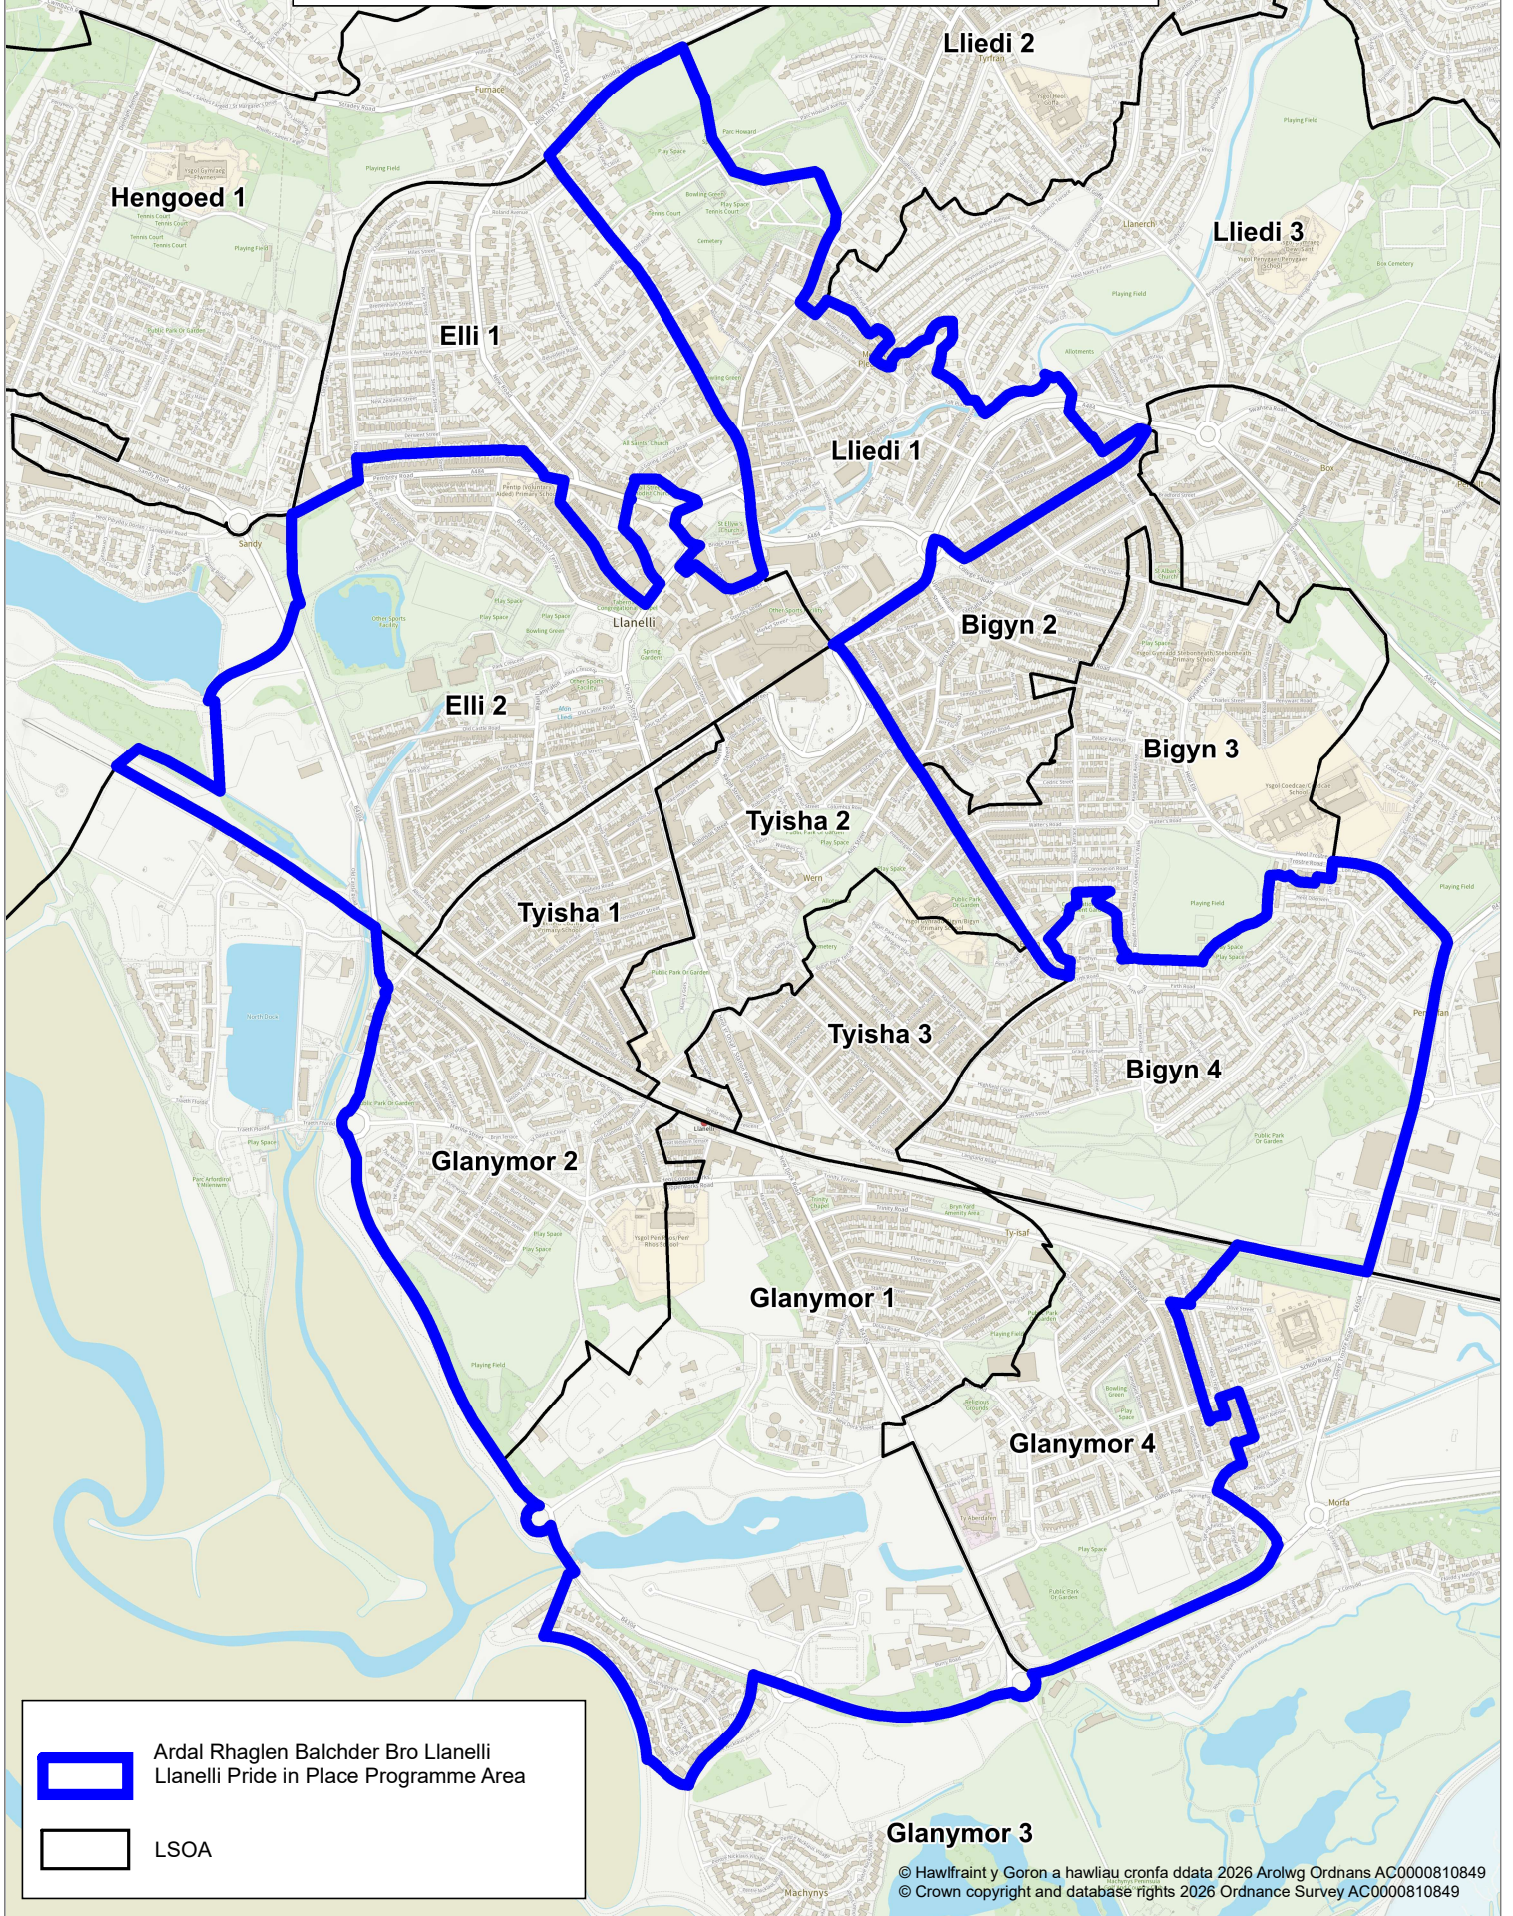

Rhaglen Balchder Bro Llanelli

Llanelli Pride in Place Programme

Ardal Rhaglen Balchder Bro Llanelli
Llanelli Pride in Place Programme Area

LSOA

Glanymor 3